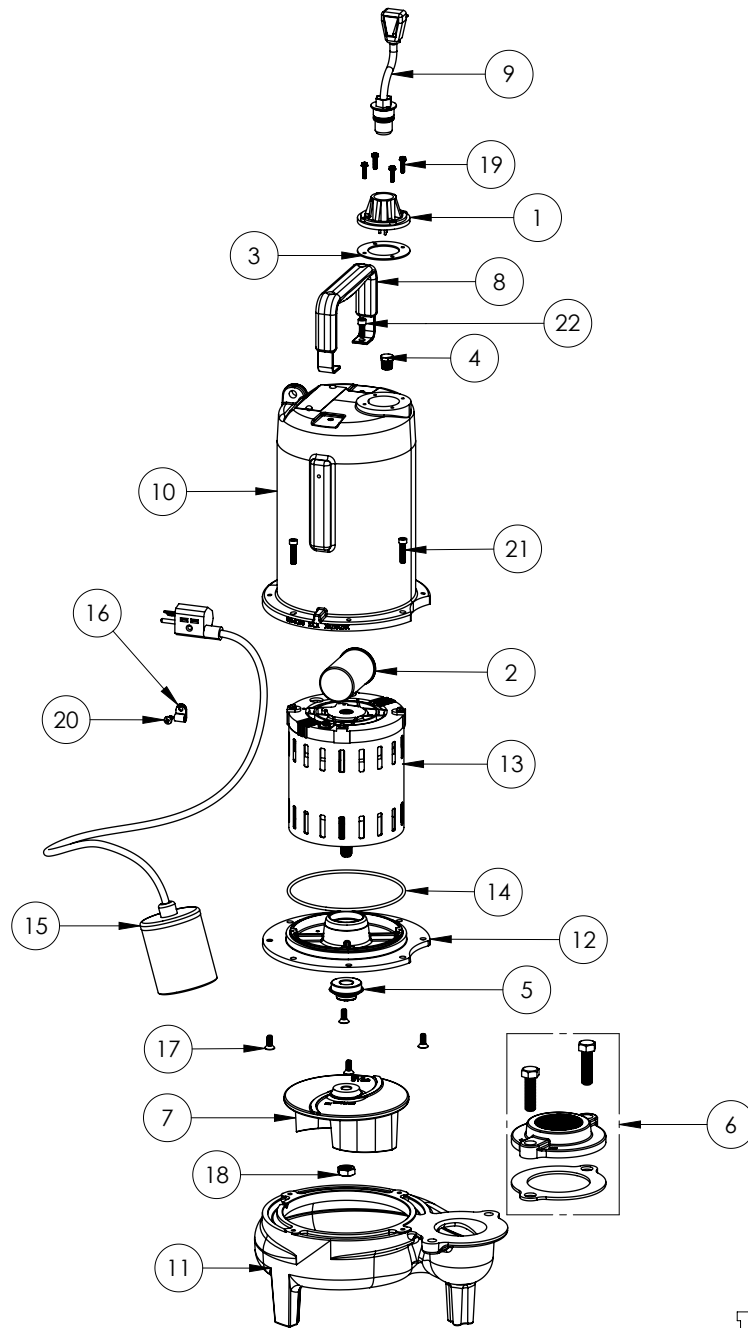

LE102A2-3 (B72)

## LE102A2-3 (B72)

#	PART #	DESCRIPTION	QTY	Note
1	K001216	5619000, CORDPLATE	1	
2	51190F0	CAPACITOR	1	
3	5060000	CORD PLATE GASKET	1	
4	50710A0	PIPE PLUG, 1/4" HEX HD BRASS NPTF	1	
5	5120000	5/8 INCH UNITIZED SHAFT SEAL	1	[1]
6	K001221	2" DISCHARGE KIT	1	
7	K001486	5131000 IMPELLER KIT, INCLUDES 1/2" JAM NUT	1	
8	3411200	HANDLE	1	
9	K001356	POWER CORD, 35FT.	1	
10	531400R	MOTOR COVER	1	
11	531500R	VOLUTE HOUSING	1	
12	53260BR	MOTOR SUPPORT PLATE	1	
13	5332000	MOTOR	1	[1]
14	5617000	O-RING	1	
15	K001444	61290C0, 230V 35' SWITCH, INCLUDES CLAMP AND SCREW	1	
16	8014000	CABLE CLAMP	1	
17	8018000	1/4-20 x 5/8 SLOTTED FLAT HEAD BOLT	4	
18	8046000	1/2-20 HEX STAINLESS STEEL JAM NUT	1	
19	8064000	#8-32 x 5/8 HEX WASHER HEAD SCREW	4	
20	8082000	#10-24 x 3/8 EPOXY LOCK SCREW	1	
21	8091000	1/4-20 x 1 HEX SOCKET HEAD BOLT	4	
22	8103000	SCREW 1/4-20x5/8" HX SKT SS	1	

**PART NOTES:**

[1] - Part requires factory authorized service. Contact Liberty Pumps at 1-800-543-2550