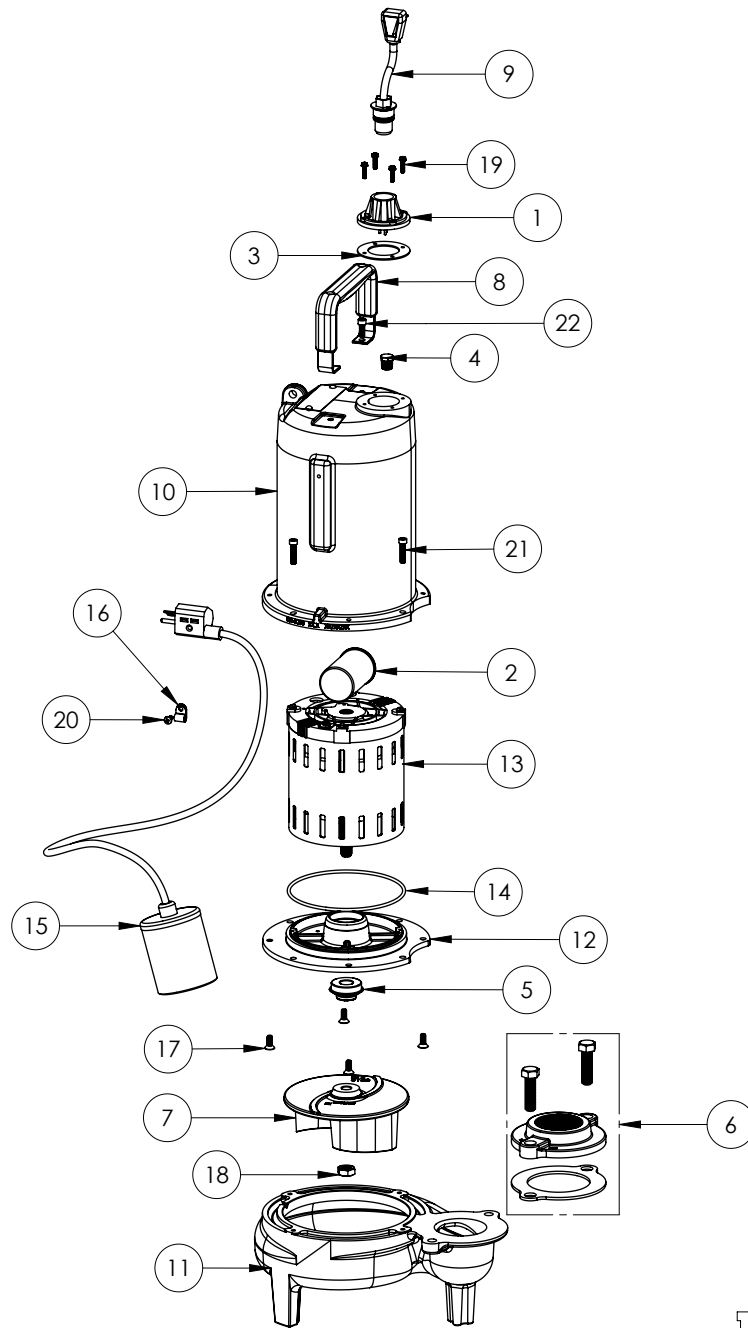

LE102A2-2 (B72)

**LE102A2-2****LE102A2-2 (B72)**

#	PART #	DESCRIPTION	QTY	Note
1	5014000	CORD PLATE	1	
2	51190F0	CAPACITOR	1	
3	5060000	CORD PLATE GASKET	1	
4	50710A0	PIPE PLUG, 1/4" HEX HD BRASS NPTF	1	
5	5120000	5/8 INCH UNITIZED SHAFT SEAL	1	[1]
6	K001221	2" DISCHARGE KIT	1	
7	K001486	5131000 IMPELLER KIT, INCLUDES 1/2" JAM NUT	1	
8	3411200	HANDLE	1	
9	K001059	POWER CORD, 230V, 25 FOOT CORD	1	
10	531400R	MOTOR COVER	1	
11	531500R	VOLUTE HOUSING	1	
12	53260BR	MOTOR SUPPORT PLATE	1	
13	5332000	MOTOR	1	[1]
14	5617000	O-RING	1	
15	K001431	61140B0 PUMP SWITCH, 25' 230V	1	
16	8067000	CABLE CLAMP	1	
17	8018000	1/4-20 x 5/8 SLOTTED FLAT HEAD BOLT	4	
18	8046000	1/2-20 HEX STAINLESS STEEL JAM NUT	1	
19	8064000	#8-32 x 5/8 HEX WASHER HEAD SCREW	4	
20	8082000	#10-24 x 3/8 EPOXY LOCK SCREW	1	
21	8091000	1/4-20 x 1 HEX SOCKET HEAD BOLT	4	
22	8103000	SCREW 1/4-20x5/8" HX SKT SS	1	

**PART NOTES:**

[1] - Part requires factory authorized service. Contact Liberty Pumps at 1-800-543-2550