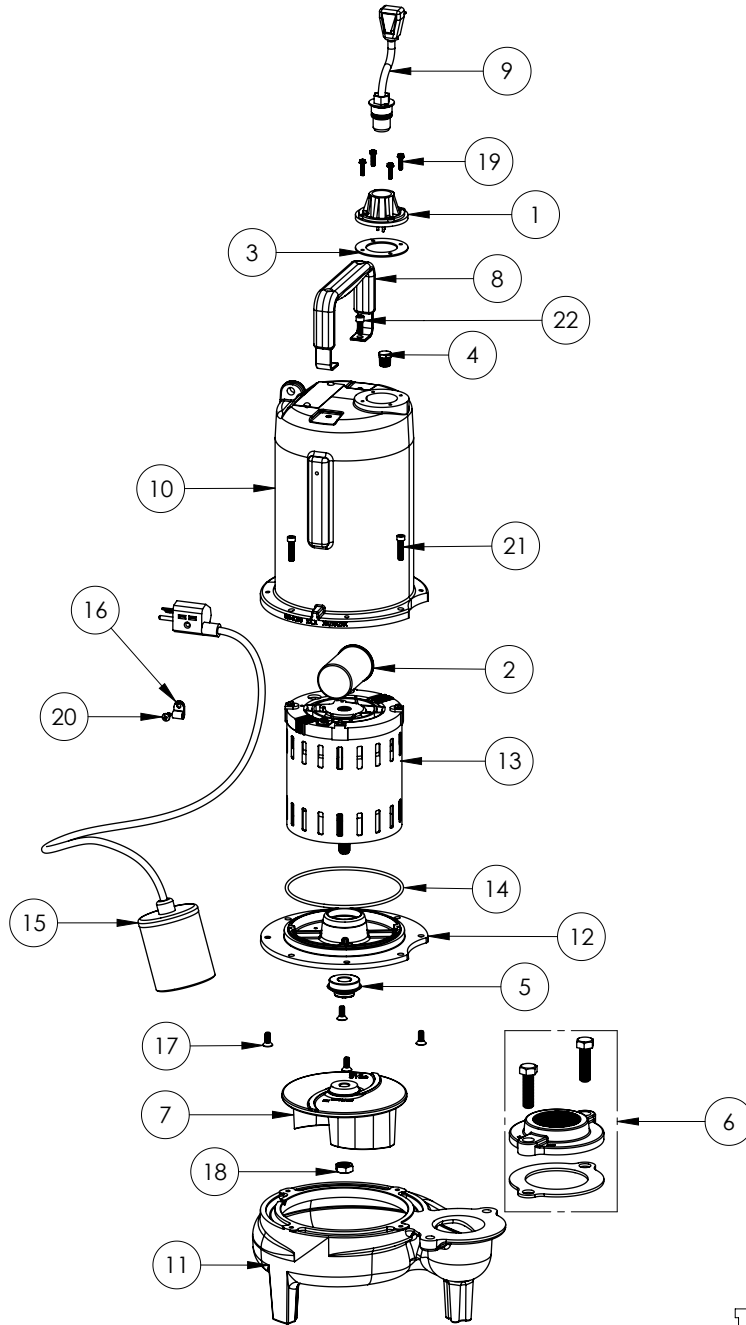

LE102A2-2 (B71)

LE102A2-2**LE102A2-2 (B71)**

#	PART #	DESCRIPTION	QTY	Note
1	5014000	CORD PLATE	1	
2	51190F0	CAPACITOR	1	
3	5060000	CORD PLATE GASKET	1	
4	5071000	BRASS OIL PLUG	1	
5	5120000	5/8 INCH UNITIZED SHAFT SEAL	1	[1]
6	K001221	2" DISCHARGE KIT	1	
7	K001486	5131000 IMPELLER KIT, INCLUDES 1/2" JAM NUT	1	
8	3411200	HANDLE	1	
9	K001059	POWER CORD, 230V, 25 FOOT CORD	1	
10	531400R	MOTOR COVER	1	
11	531500R	VOLUTE HOUSING	1	
12	53260AR	MOTOR PLATE	1	
13	5343200	MOTOR - B71	1	
14	5617000	O-RING	1	
15	K001431	61140B0 PUMP SWITCH, 25' 230V	1	
16	8014000	CABLE CLAMP	1	
17	8018000	1/4-20 x 5/8 SLOTTED FLAT HEAD BOLT	4	
18	8046000	1/2-20 HEX STAINLESS STEEL JAM NUT	1	
19	8064000	#8-32 x 5/8 HEX WASHER HEAD SCREW	4	
20	8082000	#10-24 x 3/8 EPOXY LOCK SCREW	1	
21	8091000	1/4-20 x 1 HEX SOCKET HEAD BOLT	4	
22	8103000	SCREW 1/4-20x5/8" HX SKT SS	1	

PART NOTES:

[1] - Part requires factory authorized service. Contact Liberty Pumps at 1-800-543-2550