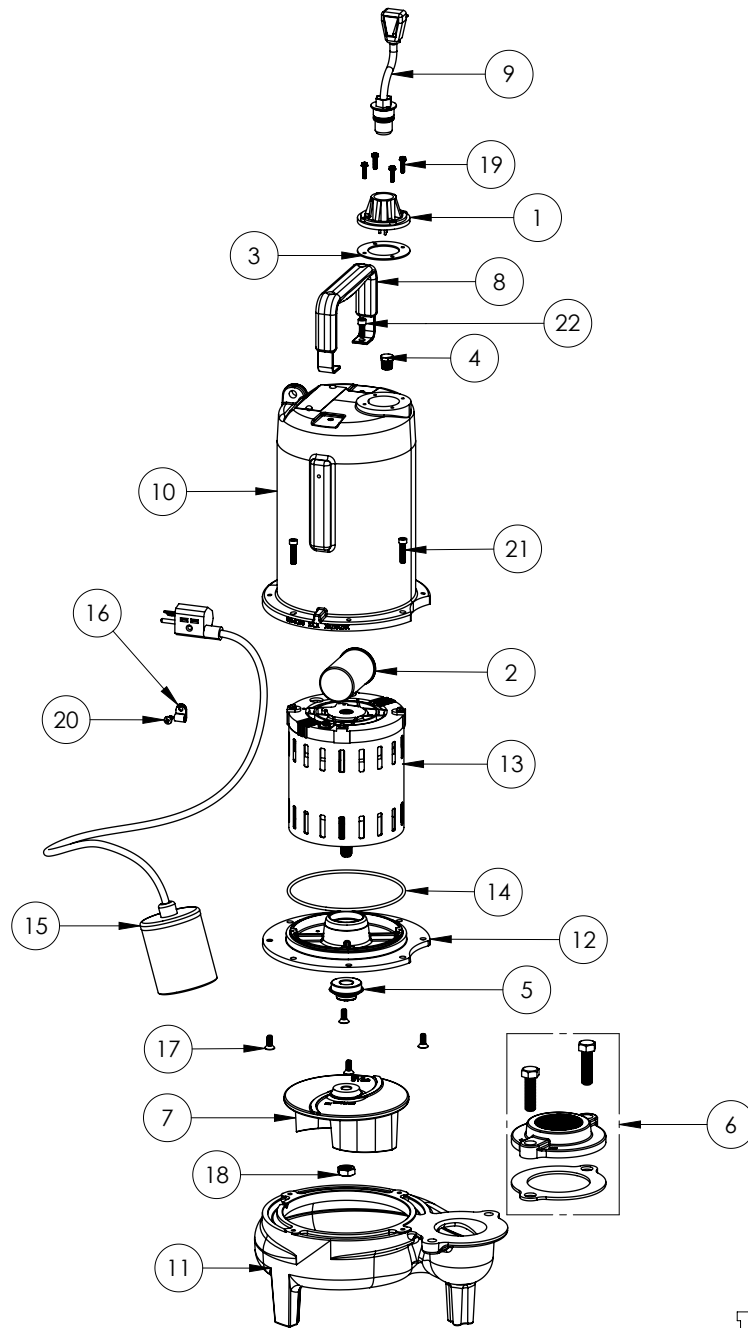

LE102A2-2 (B62)

LE102A2-2**LE102A2-2 (B62)**

#	PART #	DESCRIPTION	QTY	Note
1	5014000	CORD PLATE	1	
2	51190F0	CAPACITOR	1	
4	5071000	BRASS OIL PLUG	1	
5	5120000	5/8 INCH UNITIZED SHAFT SEAL	1	[1]
8	3411200	HANDLE	1	
6	K001221	2" DISCHARGE KIT	1	
7	K001486	5131000 IMPELLER KIT, INCLUDES 1/2" JAM NUT	1	
15	K001062	PUMP SWITCH, 25FT. INCLUDES MOUNTING HARDWARE	1	
10	531400R	MOTOR COVER	1	
11	531500R	VOLUTE HOUSING	1	
12	53260B0	MOTOR PLATE	1	[1]
13	5332000	MOTOR	1	[1]
14	5617000	O-RING	1	
19	8064000	#8-32 x 5/8 HEX WASHER HEAD SCREW	4	
21	8014000	CABLE CLAMP	1	
17	8018000	1/4-20 x 5/8 SLOTTED FLAT HEAD BOLT		
18	8046000	1/2-20 HEX STAINLESS STEEL JAM NUT	1	
20	8082000	#10-24 x 3/8 EPOXY LOCK SCREW	1	
22	8091000	1/4-20 x 1 HEX SOCKET HEAD BOLT	4	
3	5060000	CORD PLATE GASKET	1	
9	K001008	POWER CORD, 115V, 25 FOOT CORD	1	
16	8014000	CABLE CLAMP	1	

PART NOTES:

[1] - Part requires factory authorized service. Contact Liberty Pumps at 1-800-543-2550