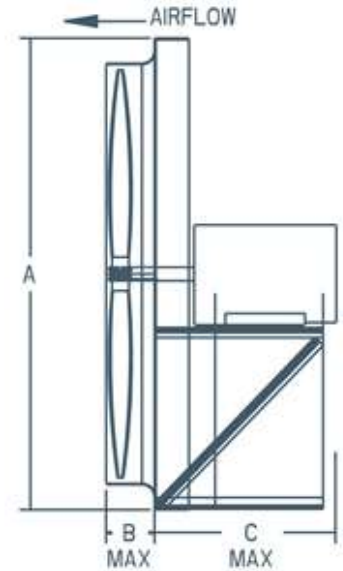

James Electric

JEXP

Explosion Proof Wall Exhaust

4020- 8 Street SE Calgary, AB T2G 3A7
www.jameselectric.ca
fansales@jameselectric.ca

James Electric

Features

- Explosion Proof Applications
- Direct Drive
- 1 and 3 Phase power
- 56 Frame motor
- Custom built to meet your exact specifications
- Fans are balanced and tested
- Replacement parts available

Dimensions

Model #	A X A	B	C	Blade Diameter
JE12XP	16-1/8"	2"	13"	12"
JE16XP	20-1/8"	3"	13"	16"
JE18XP	22-1/8"	3"	13"	18"
JE20XP	24-1/8"	3-1/2"	13"	20"
JE24XP	29-5/8"	4"	13"	24"
JE30XP	35-5/8"	4-1/2"	13"	30"

Specifications

PART #	FAN SIZE	BLADES	HP	VOLTAGE	PHASE	RPM	FULL LOAD AMPS	CFM
JE125901PXP	12"	3	1/4	115/230	1	1200	6.8/3.4	590
JE1211701PXP				115/230			4.8/2.4	1,170
JE121170 PXP				208-230/460	3	1800	1.1/1.1/0.55	1,170
JE1620001PXP	16"	4	1/4	115/230	1	1800	4.8/2.4	2,000
JE1620003PXP				208-230/460	3		1.1/1.1/0.55	2,000
JE1627801PXP		3		115/230	1		4.8/2.4	2,780
JE1627803PXP				208-230/460	3		1.1/1.1/0.55	2,780
JE1835001PXP	18"	4	1/3	115/230	1	1800	6.6/3.3	3,500
JE1835003PXP			208-230/460	3	1.3/1.2/0.6		3,500	
JE1843001PXP		3	1/2	115/230	1		8.8/4.4	4,300
JE1843003PXP				208-230/460	3		2.3/2.4/1.2	4,300
JE2047001PXP	20"	3	1/2	115/230	1	1800	8.8/4.4	4,700
JE2047003PXP			208-230/460	3	2.3/2.4/1.2		4,700	
JE2060001PXP		3/4	115/230	1	11.0/5.5		6,000	
JE2060003PXP			208-230/460	3	2.8/3.0/1.5		6,000	
JE2468001PXP	24"	4	3/4	115/230	1	1800	11.0/5.5	6,800
JE2468003PXP			208-230/460	3	2.8/3.0/1.5		6,800	
JE2477001PXP		1	115/230	1	13.4/6.7		7,700	
JE2477003PXP			230/460	3	3.4/1.7		7,700	
JE30105751PXP	30"	3	3/4	115/230	1	1200	11.4/5.7	10,575
JE30105753PXP			230/460	3	2.8/1.4		10,575	