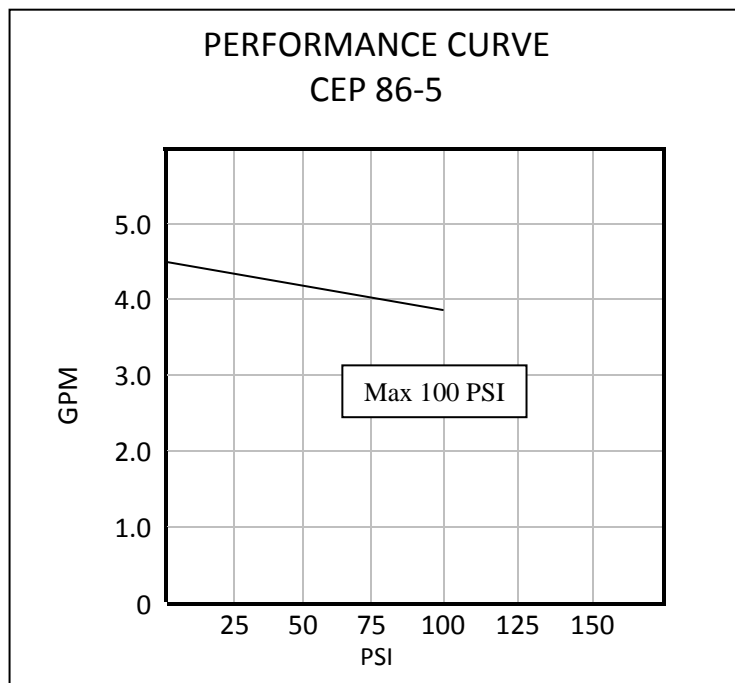

SYSTEM FILL - GLYCOL PUMP

FEATURES:

- Close coupled pump-motor unit.
- All bronze construction with stainless steel shafts.
- Carbon graphite shaft bearings.
- Bearings never need lubrication
- Shaft seal does not require adjustment.
- Open drip proof motor is standard.
- Other motor enclosures available for specific applications.
- Comes complete with power cord with switch and carrying handle
- $\frac{3}{4}$ " hose connections.

DIMENSIONS: