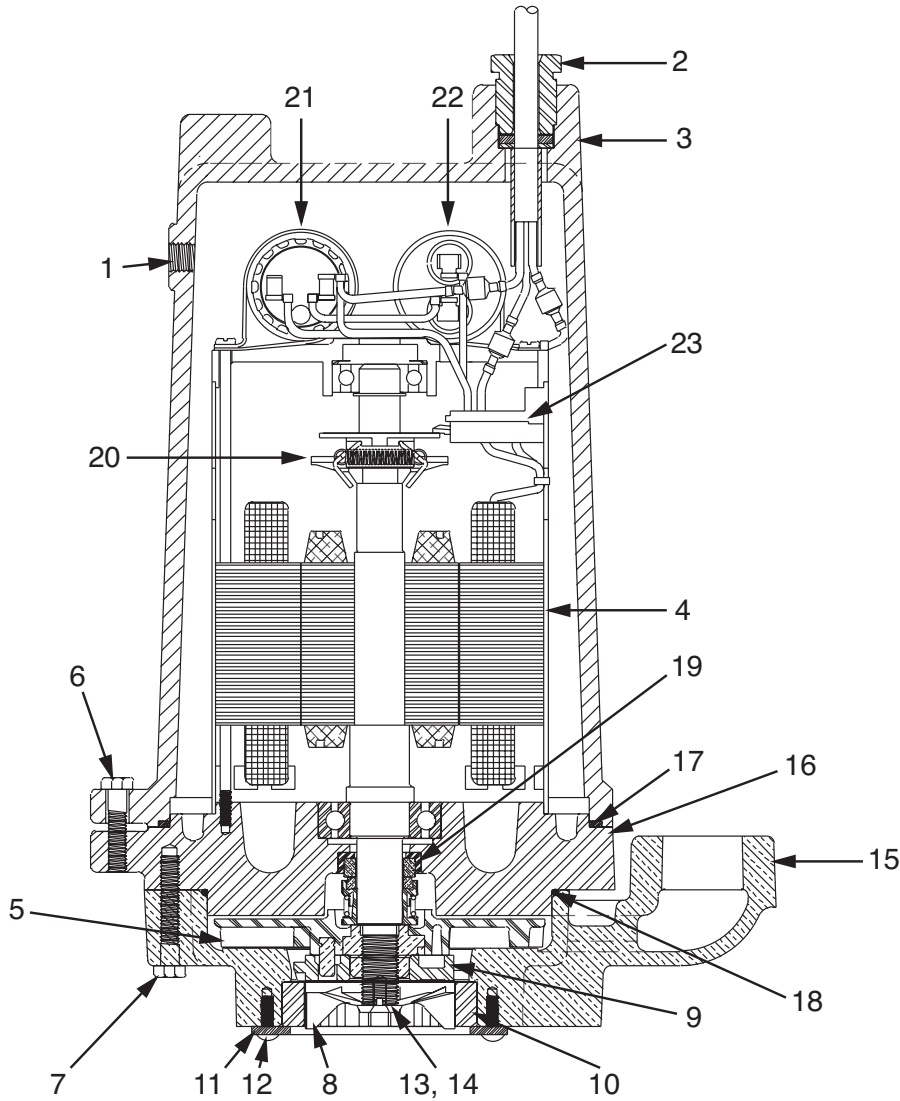

# HPGR200 Parts List

Ref. No.	Part No.	Part Description	Qty.
1	05022A092	Oil Fill Plug	1
2	25338B001	Power Cord	1
3	145890022	Motor Housing	1
4	145700001	Motor (Marathon®)	1
5	070330203	Impeller	1
6	19100A012	Screw	4
7	001010111	Screw	4
8	054050012	Radial Cutter	1
9	055060022	Axial Cutter	1
10	055050002	Stationary Cutter	1
11	077630001	Cutter Retainer	1
12	000190011	Screw	3
13	055700051	Impeller Washer	1
14	148850001	Impeller Screw	1
15	109570002	Volute	1
16	145690002	Bearing Housing	1
17	05014A181	O-ring	1
18	008340231	O-ring	1
19	145730001	Shaft Seal	1
20	152249001	Mechanical Switch (AO Smith™)	1
	26466C003	Mechanical Switch (Marathon)	1
21	12141A018	Start Cap (AO Smith)	1
	12141A000	Start Cap (Marathon)	1
22	23838A010	Run Cap (AO Smith)	1
	145700041	Run Cap (Marathon)	1
23	152249011	Stationary Switch (AO Smith)	1
	26466C004A	Stationary Switch (Marathon)	1
NOT SHOWN	21929A002	Eye Bolt	2
	010320021	Hex Nut	2
	145950201	For Automatic Operation Wide Angle Switch 20'	