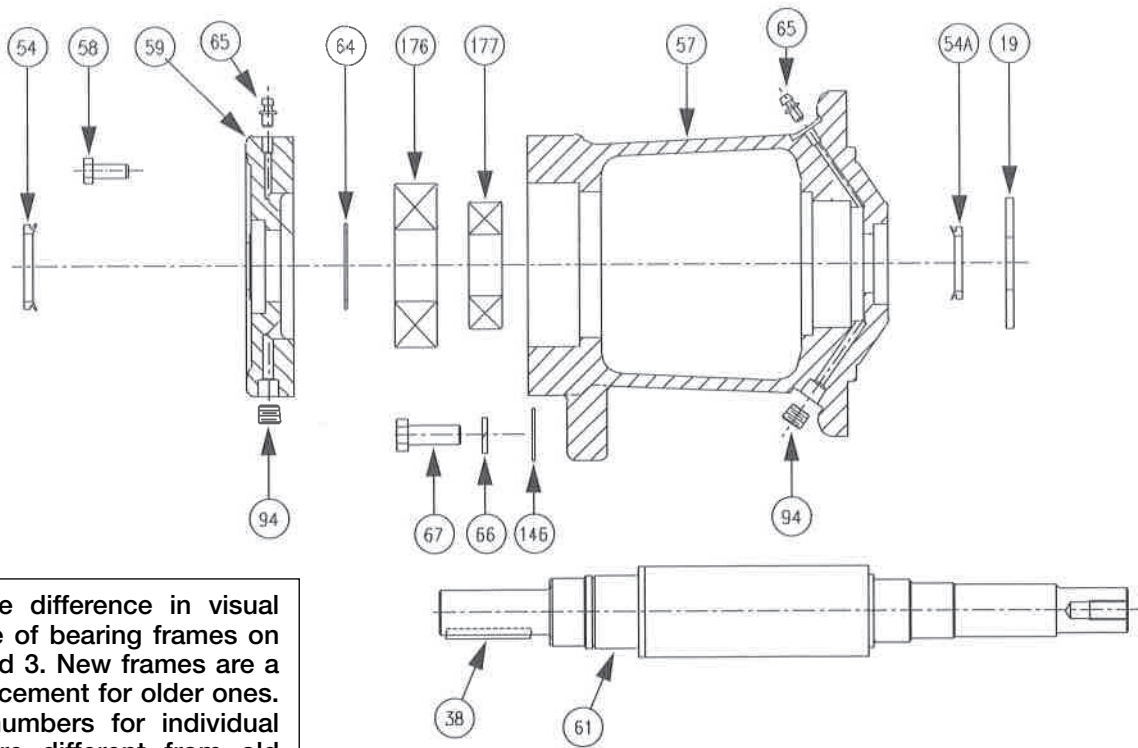

FI 'J' Frame Replacement Parts

(for Bearing Frames manufactured prior to February 2003 – see note below)

NOTE: Note difference in visual appearance of bearing frames on pages 2 and 3. New frames are a direct replacement for older ones. The part numbers for individual bearings are different from old frames to new frames. If you need help determining which frame you have, please contact tech services at Taco (401-942-8000).

ITEM NO	NO. REQ.	DESCRIPTION	STANDARD SEALED BEARINGS	OPTIONAL GREASEABLE BEARINGS	REMARKS
			PART NO.	PART NO.	
19	1	FRAME ASSEMBLY (CS)	953-1571RP	953-1880RP	CARBON STEEL SHAFT
19	1	FRAME ASSEMBLY (SS)	953-1572RP	953-1881RP	STEEL STEEL SHAFT
57	1	HOUSING	953-1565RP	953-1866RP	
61	1	SHAFT (CS)	953-1658RP	953-1658RP	CARBON STEEL
61	1	SHAFT (SS)	953-1663RP	953-1663RP	STEEL STEEL
59	1	END CAP	953-1567RP	953-1869RP	
67	1	BOLT-FOOT SUPPORT	10-234RP	10-234RP	
66	1	LOCKWASHER-FOOT SUPPORT	14-102RP	14-102RP	
146	1	FLAT WASHER-FOOT SUPPORT	14-302RP	14-302RP	
38	1	KEY-SHAFT	13-110RP	13-110RP	
176	1	BALL BEARING-REAR (THRUST)	953-1871RP	951-155RP	
177	1	BALL BEARING-FRONT (RADIAL)	953-1876RP	862-101RP	
19	1	DEFLECTOR	951-3040RP	951-3040RP	
64	1	RETAINING RING	15-127RP	15-127RP	
58	4	HEX HD BOLT-END CAP	10-227RP	10-227RP	
54	1	V RING SEAL-REAR	953-1575-3RP	953-1575-3RP	
54A	1	V RING SEAL-FRONT	953-1575-4RP	953-1575-4RP	
65	2	GREASE FITTING	-----	15-203RP	
94	2	PIPE PLUG	-----	16-140RP