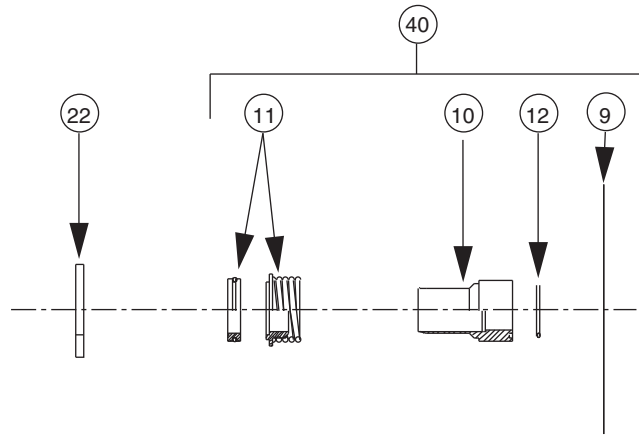

FI Series Seal Replacement Parts (EPT)

1206, 1506, 2506			1206, 1506, 2506		
1207, 1507, 2007	2507, 3007, 4075, 4007, 5007		1207, 1507, 2007	2507, 3007, 4075, 4007, 5007	
	2508			2508	
1209C, 2009C, 2509C	1509, 2009, 2009C, 2509, 2509C, 3009, 4009, 5009, 5095, 6009		1209C, 2009C, 2509C	1509, 2009, 2009C, 2509, 2509C, 3009, 4009, 5009, 5095, 6009	
2510C	2510		2510C	2510	
	1511, 2511, 3011, 4011, 4011C, 5011, 6011			1511, 2511, 3011, 4011, 4011C, 5011, 6011	
	2513, 3013, 4013	5013, 6013		2513, 3013, 4013	5013, 6013

ITEM NO.	NO. REQ.	DESCRIPTION	BEARING FRAME			BEARING FRAME		
			H	J	L	H	J	L
			MECHANICAL DESIGN (125#)			MECHANICAL DESIGN (250#)		
9	1	GASKET (CASING)	SEE PAGE 1	SEE PAGE 1	SEE PAGE 1	SEE PAGE 1	SEE PAGE 1	SEE PAGE 1
10	1	SLEEVE (SS)	953-1118RP	953-1170RP	953-1172RP	953-1892RP	953-1891RP	953-1890RP
10	1	SLEEVE (BRZ)	953-1119RP	953-1171RP	953-1173RP	953-1861RP	953-1887RP	953-1888RP
11	1	SEAL (TYPE B)	951-3157RP	951-3158RP	951-2966RP	951-3766RP	951-5158RP	951-5151RP
11	1	SEAL (TYPE D)	951-3159RP	951-3160RP	951-2967RP	951-3781RP	951-5159RP	951-5152RP
11	1	SEAL (TYPE E)	951-3161RP	951-3162RP	951-2968RP	951-3782RP	951-5160RP	951-5153RP
12	1	SLEEVE "O"-RING	592-525RP	951-3042RP	951-5277RP	592-525RP	951-3042RP	951-5277RP
22	1	DEFLECTOR	900-043RP	951-3040RP	951-3065RP	900-043RP	951-3040RP	951-3065RP
40	1	SEAL KIT (TYPE B) SS	953-1549-1RP	953-1549-4RP	953-1549-14RP	953-1549-7RP	953-1549-10RP	953-1549-17RP
40	1	SEAL KIT (TYPE B) BRZ	953-1549-1BRP	953-1549-4BRP	953-1549-14BRP	953-1549-7BRP	953-1549-10BRP	953-1549-17BRP
40	1	SEAL KIT (TYPE D) SS	953-1549-2RP	953-1549-5RP	953-1549-15RP	953-1549-8RP	953-1549-11RP	953-1549-18RP
40	1	SEAL KIT (TYPE D) BRZ	953-1549-2BRP	953-1549-5BRP	953-1549-15BRP	953-1549-8BRP	953-1549-11BRP	953-1549-18BRP
40	1	SEAL KIT (TYPE E) SS	953-1549-3RP	953-1549-6RP	953-1549-16RP	953-1549-9RP	953-1549-12RP	953-1549-19RP
40	1	SEAL KIT (TYPE E) BRZ	953-1549-3BRP	953-1549-6BRP	953-1549-16BRP	953-1549-9BRP	953-1549-12BRP	953-1549-19BRP

AW-698 REV J