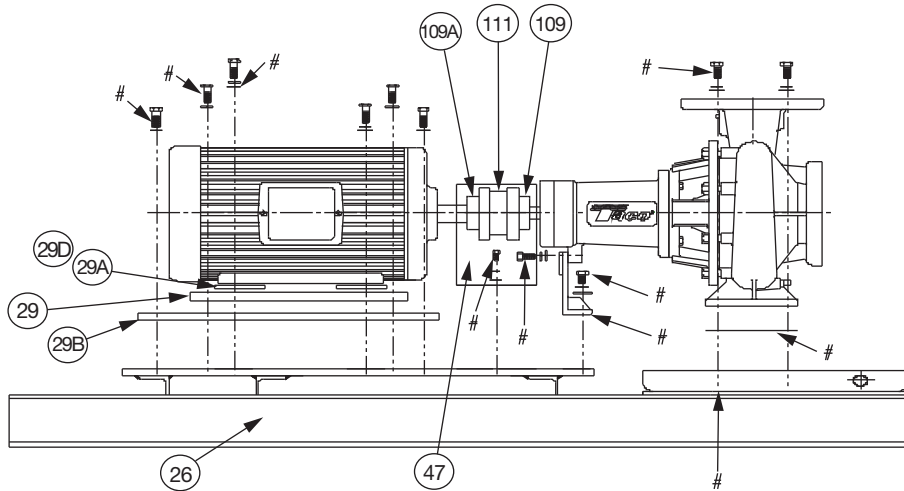

Motor Replacement Parts

SEE FI BASE HARDWARE SPREAD SHEET FOR ALL PUMPS

NOTE: INCLUDE 'RP' AT END OF P/N

ITEM NO.	NO. REQ.	DESCRIPTION	FI 4075 MOTOR FRAMES {NEMA STD.} "T"													
			143T	145T	182T	184T	213T	215T	254T	256T	284TS	286TS	324TS	326TS	364TS	365T
47	1	COUPLER GUARD	-	951-3076	951-3076	951-3076	951-3076	-	951-3079	951-3079	951-3079	951-3079	951-3079	951-3079	951-3079	-
109	1	PUMP COUPLER HALF	-	953-2437	953-2437	953-2437	953-2437	-	953-2443	953-2443	953-2443	953-2450	953-2450	953-2458	953-2458	-
109A	1	MTR. COUPLER HALF	-	953-2433	953-2435	953-2435	953-2437	-	953-2445	953-2445	953-2445	953-2452	953-2454	953-2462	953-2462	-
111	1	COUPLER INSERT	-	953-2430	953-2430	953-2430	953-2430	-	953-2438	953-2438	953-2438	953-2446	953-2446	953-2455	953-2455	-
*	1	OSHA COUPLER GUARD	-	953-1914	953-1914	953-1914	953-1914	-	953-1915	953-1915	953-1915	953-1915	953-1915	953-1915	953-1916	-
26	1	BASE	-	953-2362	953-2362	953-2362	953-2362	-	953-2354	953-2354	953-2354	953-2354	953-2354	953-2354	953-1816	-
29	2	SPACER (1ST) MOTOR	-	951-5202	-	-	-	-	951-5206	951-5206	-	-	-	-	-	-
29B	2	SPACER (2ND) MOTOR	-	951-5201	-	-	-	-	-	-	-	-	-	-	-	-
29A	4	SPACER RD (1ST) MOTOR	-	-	953-2228	953-2228	-	-	-	-	953-2229	953-2229	-	-	-	-
29D	4	SPACER RD (2ND) MOTOR	-	-	-	-	-	-	953-2228	953-2228	-	-	-	-	-	-

ITEM NO.	NO. REQ.	DESCRIPTION	FI 5007 MOTOR FRAMES {NEMA STD.} "T"													
			143T	145T	182T	184T	213T	215T	254T	256T	284TS	286TS	324TS	326T	364TS	365TS
47	1	COUPLER GUARD	-	-	951-3076	951-3076	951-3076	951-3076	951-3078	951-3078	951-3577	951-3577	951-3577	951-3577	951-3577	951-3577
109	1	PUMP COUPLER HALF	-	-	953-2437	953-2437	953-2437	953-2437	953-2443	953-2443	953-2443	953-2450	953-2450	953-2458	953-2458	953-2467
109A	1	MTR. COUPLER HALF	-	-	953-2435	953-2435	953-2437	953-2437	953-2445	953-2445	953-2445	953-2452	953-2454	953-2462	953-2462	953-2471
111	1	COUPLER INSERT	-	-	953-2430	953-2430	953-2430	953-2430	953-2438	953-2438	953-2438	953-2446	953-2446	953-2455	953-2455	953-2464
*	1	OSHA COUPLER GUARD	-	-	953-1914	953-1914	953-1914	953-1914	953-1914	953-1914	953-1916	953-1916	953-1916	953-1916	953-1916	953-1916
26	1	BASE	-	-	953-2369	953-2369	953-2369	953-2369	953-2374	953-2374	953-2271	953-2271	953-2271	953-2271	953-2271	953-2271
29	2	SPACER (1ST) MOTOR	-	-	-	-	-	-	-	-	953-1720	953-1720	-	-	-	-
29A	4	SPACER RD (1ST) MOTOR	-	-	953-2228	953-2228	-	-	953-2228	953-2228	-	-	953-2229	953-2229	-	-

AW-731 REV D