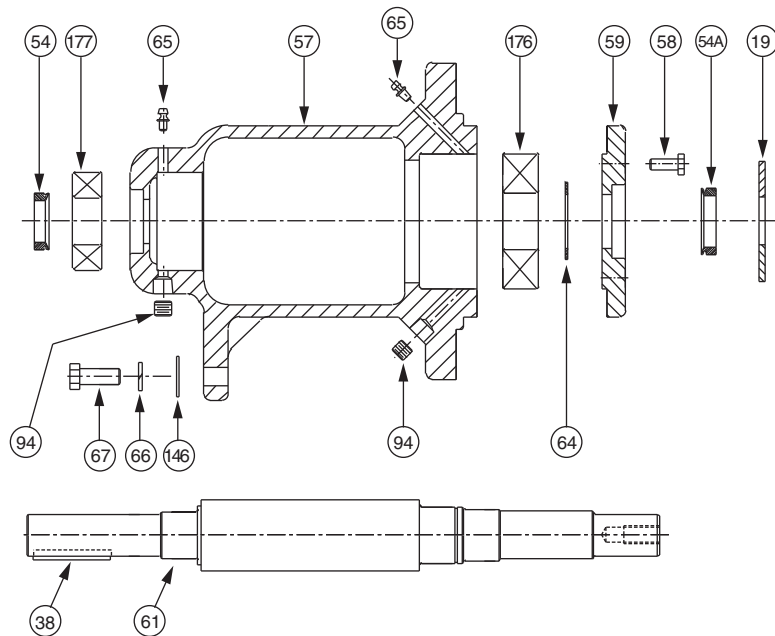

FI 'J' Frame Replacement Parts

(for Bearing Frames manufactured after January 2003 – see note below)

NOTE: Note difference in visual appearance of bearing frames on pages 2 and 3. New frames are a direct replacement for older ones. The part numbers for individual bearings are different from old frames to new frames. If you need help determining which frame you have, please contact tech services at Taco (401-942-8000).

'J' BEARING FRAME

ITEM NO	NO. REQ.	DESCRIPTION	STANDARD SEALED BEARINGS	OPTIONAL GREASEABLE BEARINGS	REMARKS
			PART NO.	PART NO.	
19	1	FRAME ASSEMBLY (CS)	953-2214RP	953-2217RP	CARBON STEEL SHAFT
19	1	FRAME ASSEMBLY (SS)	953-2222RP	953-2223RP	STAINLESS STEEL SHAFT
57	1	HOUSING	953-2203RP	953-2196RP	
61	1	SHAFT (CS)	953-2198RP	953-2198RP	CARBON STEEL
61	1	SHAFT (SS)	953-2199RP	953-2199RP	STAINLESS STEEL
59	1	END CAP	953-2197RP	953-2197RP	
67	1	BOLT, FOOT SUPPORT	10-234RP	10-234RP	
66	1	LOCKWASHER, FOOT SUPPORT	14-102RP	14-102RP	
146	1	FLAT WASHER, FOOT SUPPORT	14-302RP	14-302RP	
38	1	KEY-SHAFT	13-110RP	13-110RP	
176	1	BALL BEARING, FRONT (THRUST)	953-2215RP	950-963RP	
177	1	BALL BEARING, REAR (RADIAL)	951-5599RP	951-2491RP	
19	1	DEFLECTOR	951-3040RP	951-3040RP	
64	1	RETAINING RING	15-140RP	15-140RP	
58	4	HEX HD BOLT-END CAP	10-207RP	10-207RP	
54	1	V RING SEAL-REAR	953-1575-3RP	953-1575-3RP	
54A	1	V RING SEAL-FRONT	953-1575-3RP	953-1575-3RP	
65	2	GREASE FITTING	-----	15-203RP	
94	2	PIPE PLUG	-----	16-140RP	

AW-717 REV D