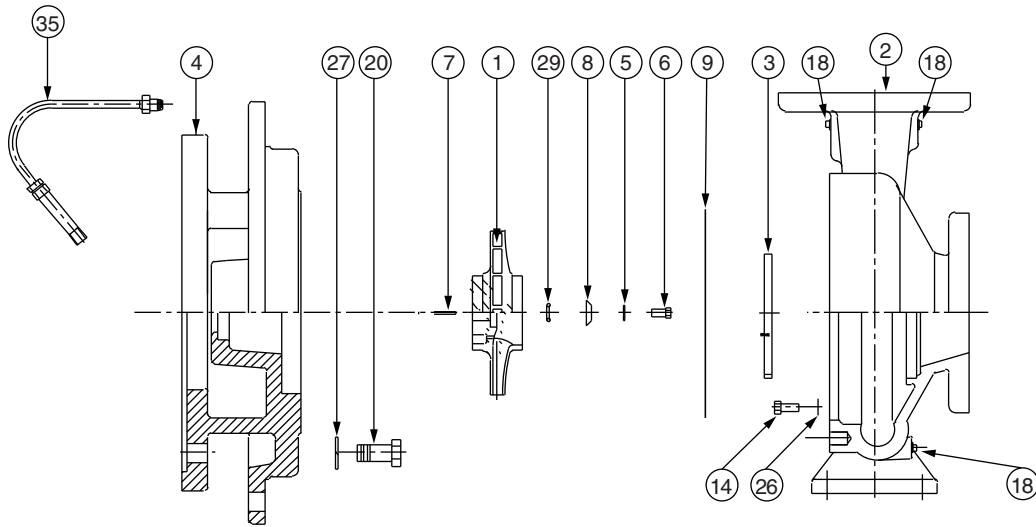

## FI 4075 & 5007

SUPERSEDES: 304-363 March 1, 2012

EFFECTIVE: April 1, 2013

WHEN SELECTING AND ORDERING PARTS, ALWAYS REFER TO SERIAL NUMBER ON NAMEPLATE

ITEM NO.	NO. REQ.	DESCRIPTION	4075	5007
			BEARING FRAME J	BEARING FRAME J
1	1	IMPELLER (CI)	953-1781RP	953-1731RP
1	1	IMPELLER (BRZ)	953-1782RP	953-1732RP
2	1	CASING (125#)(NO W/R)	953-1783RP	953-1735RP
2	1	CASING (250#)(NO W/R)	953-1784RP	953-1736RP
2	1	CASING (125#)(BRZ W/R)	953-2294RP	953-2298RP
2	1	CASING (250#)(BRZ W/R)	953-2295RP	953-2299RP
3	1(W/R)	WEAR RING (BRZ)	953-1787RP	953-1739RP
5	1	DOWDY WASHER	951-2579RP	951-2579RP
6	1	IMPELLER BOLT (SST)	1/2NCX1-3/4LG	1/2NCX2LG
7	1	IMPELLER KEY (SST)	1/4X1/4X2-1/2LG	1/4X1/4X2-3/4LG
8	1	IMPELLER WASHER	953-829RP	953-829RP
9	1	GASKET (CASING)	953-568RP	953-568RP
14	8	CASING BOLT (ST)	3/8NCX1LG	3/8NCX1LG
18	3	PIPE PLUG (BRS)	1/4 NPT	1/4 NPT
26	8	CASING WASHER (ZN)	3/8	3/8
29	1	IMPELLER GASKET	953-759RP	953-759RP
4	1	COVER	953-1790RP	953-1740RP
20	4	MOTOR BOLT	1/2NCX1-1/4LG	1/2NCX1-1/4LG
27	4	MOTOR WASHER	1/2	1/2
35	1	TUBE KIT	951-1547RP	951-1547RP