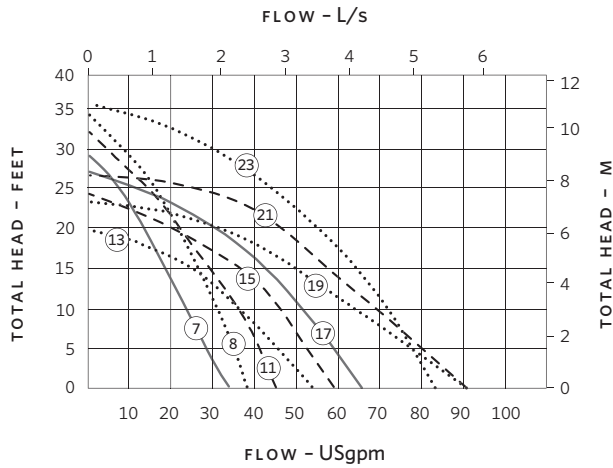

PERFORMANCE CURVES

E.2 Series high efficiency circulator

Circled numbers denote E.2 series model number (performance guaranteed only at operating point indicated).

TORONTO
+1 416 755 2291

BUFFALO
+1 716 693 8813