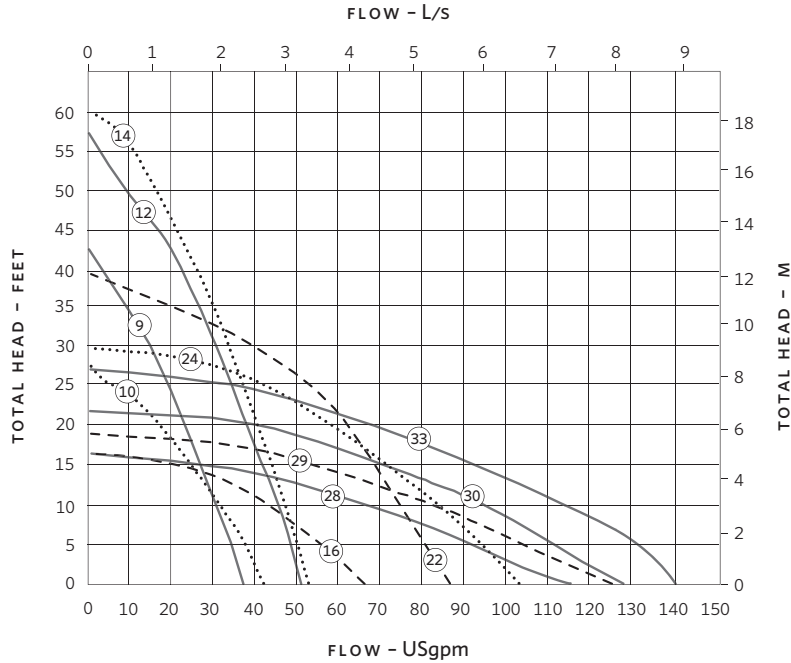

PERFORMANCE CURVES

E.2 Series high efficiency circulator

Circled numbers denote E.2 series model number (performance guaranteed only at operating point indicated).

TORONTO
+1 416 755 2291

BUFFALO
+1 716 693 8813