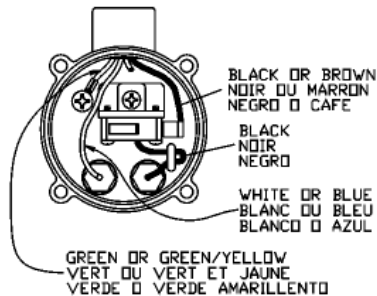

MANUAL PUMP MODELS
 MODELES DE POMPE MANUELLES
 MODELOS DE BOMBAS MANUALES

AUTOMATIC PUMP MODELS
 MODELES DE POMPES AUTOMATIQUES
 MODELOS DE BOMBA AUTOMATICA

REPLACEMENT PARTS LIST

Item No.	Part No.	Description	6-CIM	6-CIA
1	108101	Handle, Pump	1	1
2	928004	Seal Ring	1	1
3	108029	Pump Base, Air Bleed, Blue	--	1
3	108034	Base, Pump, Blue	1	--
4	909021	Screw/Washer #10-24 x 1/2"	5	5
5	108082	Screen, Intake	1	1
6	928028	Seal Ring	1	1
7	108050	Housing Assembly, Automatic, 8'	--	1
7	108069	Housing Assembly, Manual, 12'	1	--
8	108202	Bracket, Switch	--	1
9	951961	Lead Wire Assembly	--	1
10	924001	O-Ring	--	2
11	950323	Switch, Miniature	--	1
12	599026	AD-6 Adaptor	1	1
13	902404	Screw, Tap #8-18 x 3/8"	--	1
14	108125	Diaphragm	--	1
15	108055	Cover, Automatic Switch Housing	--	1
16	909027	Screw/Washer #10-24 x 1-3/4"	--	4
16	909024	Screw/Washer #10-24 x 1-3/8"	4	--
17	921023	Washer, #10 Lock	1	1
18	901529	Screw, Machine #10-24 x 1/4"	1	1