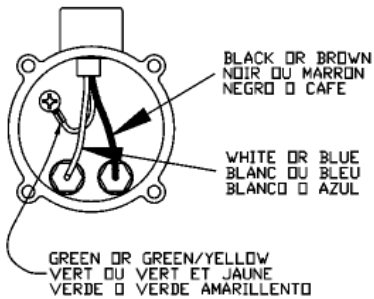

MANUAL PUMP MODELS
 MODELES DE POMPE MANUELLES
 MODELOS DE BOMBAS MANUALES

AUTOMATIC PUMP MODELS
 MODELES DE POMPES AUTOMATIQUES
 MODELOS DE BOMBA AUTOMATICA

REPLACEMENT PARTS LIST

Item No.	Part No.	Description	6-CIM	6-CIA
1	108101	Handle, Pump	1	1
2	928004	Seal Ring	1	1
3	108029	Pump Base, Air Bleed, Blue	--	1
3	108034	Base, Pump, Blue	1	--
4	909021	Screw/Washer #10-24 x 1/2"	5	5
5	108082	Screen, Intake	1	1
6	928028	Seal Ring	1	1
7	108050	Housing Assembly, Automatic, 8'	--	1
7	108069	Housing Assembly, Manual, 12'	1	--
8	108202	Bracket, Switch	--	1
9	951961	Lead Wire Assembly	--	1
10	924001	O-Ring	--	2
11	950323	Switch, Miniature	--	1
12	599026	AD-6 Adaptor	1	1
13	902404	Screw, Tap #8-18 x 3/8"	--	1
14	108125	Diaphragm	--	1
15	108055	Cover, Automatic Switch Housing	--	1
16	909027	Screw/Washer #10-24 x 1-3/4"	--	4
16	909024	Screw/Washer #10-24 x 1-3/8"	4	--
17	921023	Washer, #10 Lock	1	1
18	901529	Screw, Machine #10-24 x 1/4"	1	1