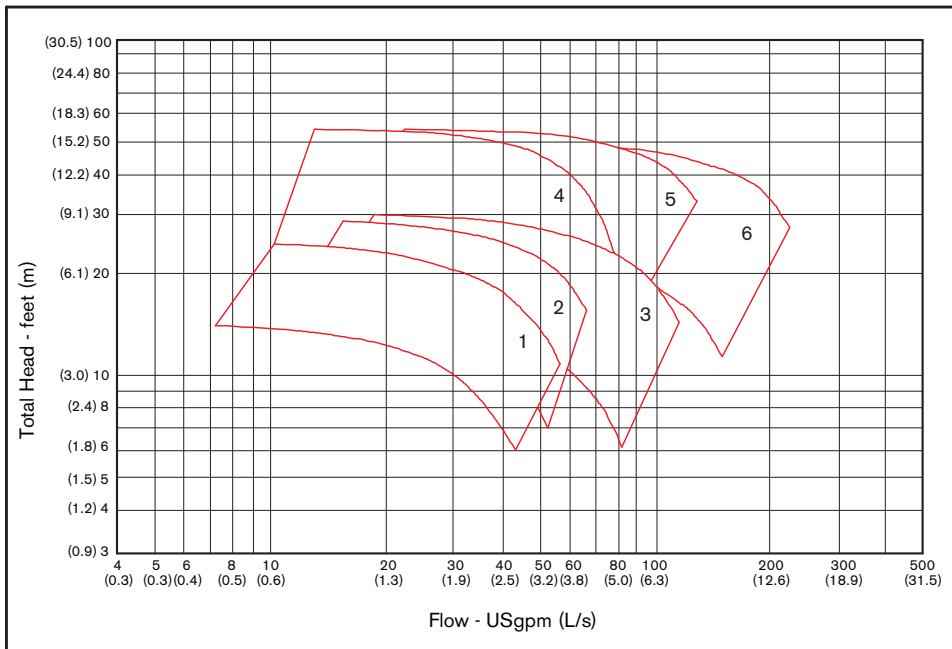

4360 - 1800 RPM

Legend	
No.	
1	1.25B
2	1.5B
3	2B
4	1.5D
5	2D
6	3D

S. A. Armstrong Limited
23 Bertrand Avenue
Toronto, Ontario
Canada, M1L 2P3
T: (416) 755-2291
F (Main): (416) 759-9101

Armstrong Pumps Inc.
93 East Avenue
North Tonawanda, New York
U.S.A. 14120-6594
T: (716) 693-8813
F: (716) 693-8970

Armstrong Holden Brooke Pullen
Wenlock Way
Manchester
United Kingdom, M12 5JL
T: +44 (0) 161 223 2223
F: +44 (0) 161 220 9660