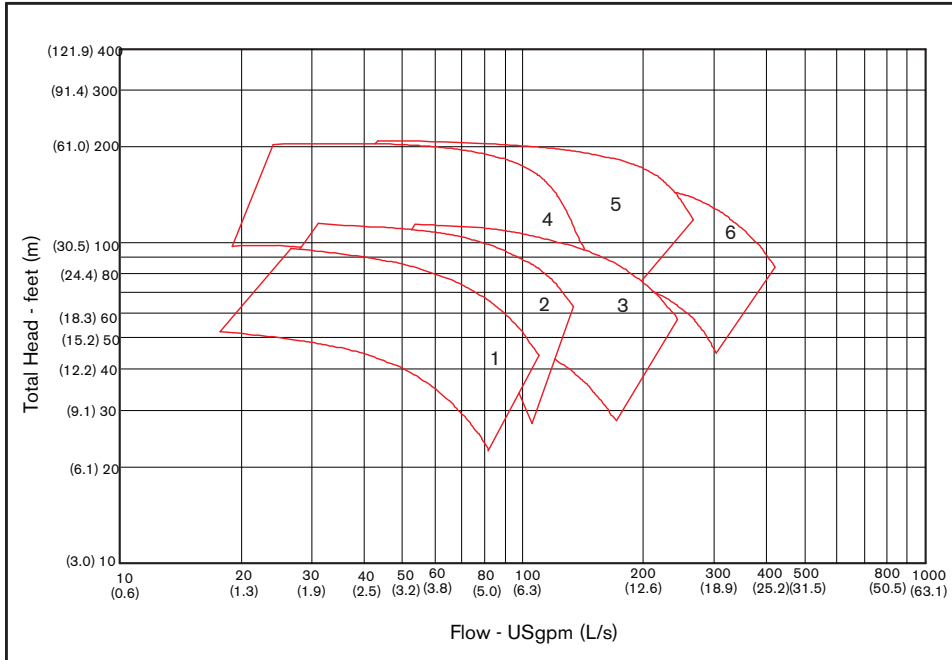

## Series 4360

## COMPOSITE CURVES

### 4360 - 3600 RPM

Legend	
No.	
1	1.25B
2	1.5B
3	2B
4	1.5D
5	2D
6	3D