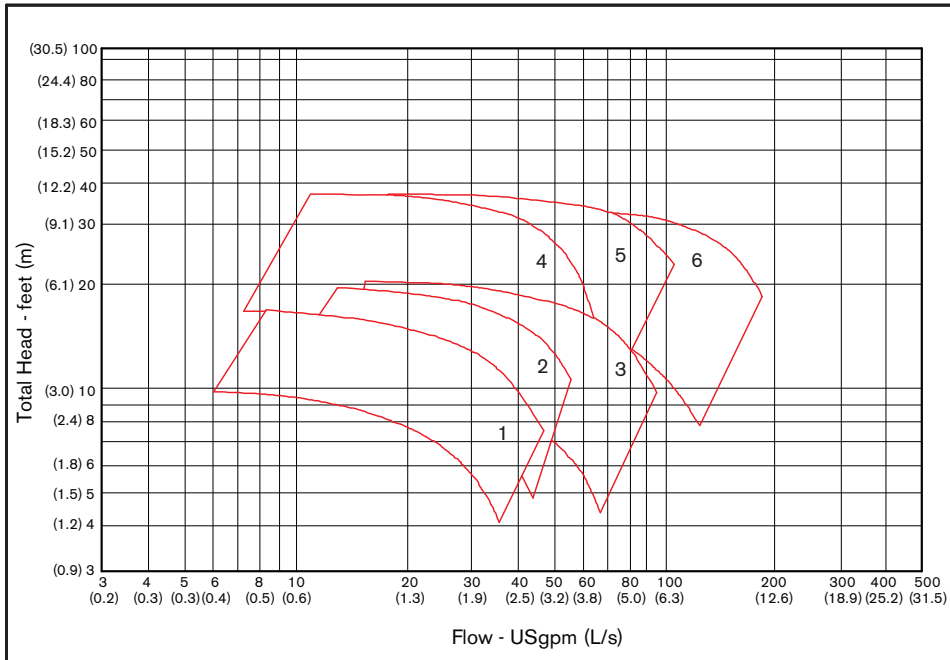

Series 4360

COMPOSITE CURVES

4360 - 3000 RPM

Legend	
No.	
1	1.25B
2	1.5B
3	2B
4	1.5D
5	2D
6	3D

4360 - 1500 RPM

Legend	
No.	
1	1.25B
2	1.5B
3	2B
4	1.5D
5	2D
6	3D

S. A. Armstrong Limited
 23 Bertrand Avenue
 Toronto, Ontario
 Canada, M1L 2P3
 T: (416) 755-2291
 F (Main): (416) 759-9101