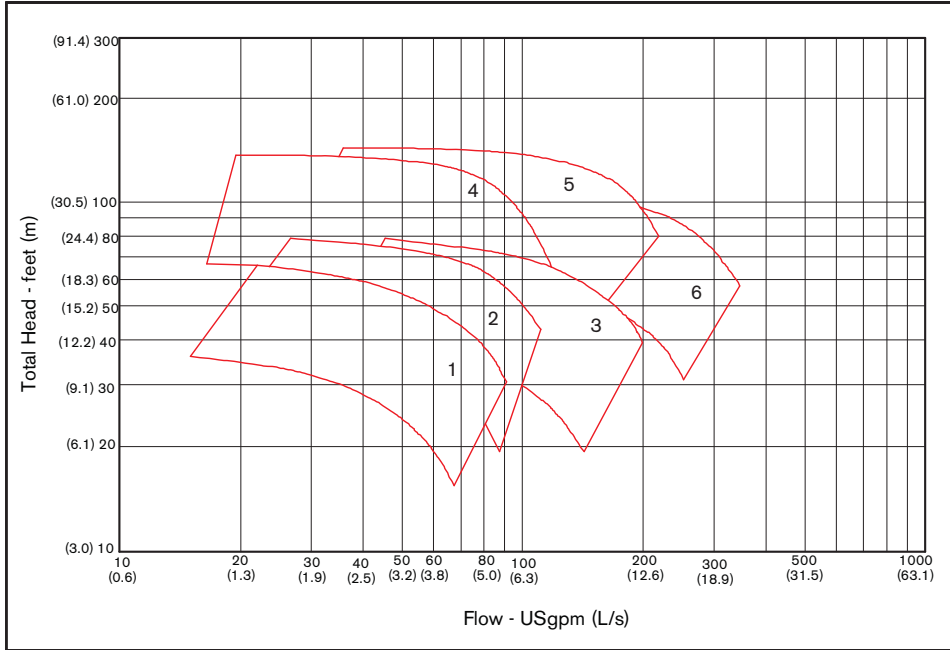

Series 4360

COMPOSITE CURVES

4360 - 3000 RPM

Legend	
No.	
1	1.25B
2	1.5B
3	2B
4	1.5D
5	2D
6	3D

4360 - 1500 RPM

Legend	
No.	
1	1.25B
2	1.5B
3	2B
4	1.5D
5	2D
6	3D

S. A. Armstrong Limited
 23 Bertrand Avenue
 Toronto, Ontario
 Canada, M1L 2P3
 T: (416) 755-2291
 F (Main): (416) 759-9101