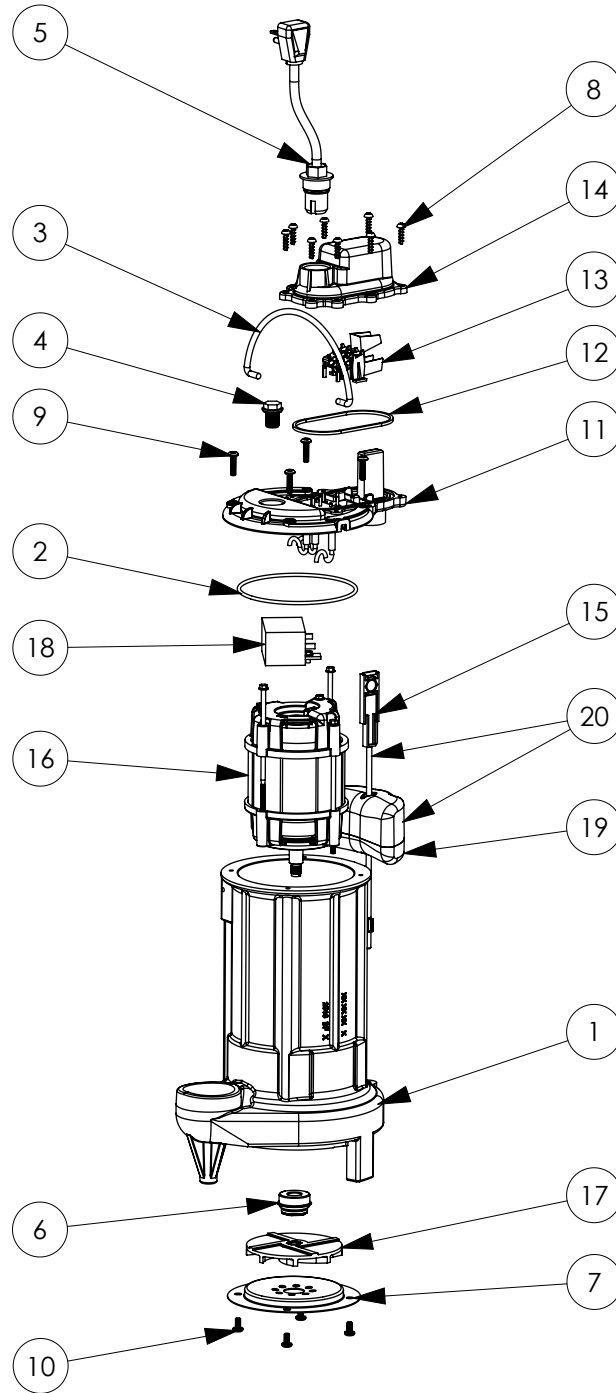

287HV (B39)

287HV**287HV (B39)**

#	PART #	DESCRIPTION	QTY	Note
1	25162CJ	HOUSING	1	
2	2357000	O-RING	1	[1]
3	K001082	HANDLE	1	
4	8089000	OIL PLUG, O-RING ASSEMBLY	1	
5	K001058	POWER CORD, 10FT. 230V	1	
6	50980A0	1/2 INCH UNITIZED SEAL	1	[1]
7	2414000	280 SERIES STAMPING INLET	1	
8	8104200	#10 HILO X 5/8" STAINLESS STEEL SCREW	8	
9	8072000	#10 - 24 x 3/4" SCREW	4	
10	8092000	#10 - 24 x 3/8" SCREW	4	
11	206500B	VMF MOTOR COVER, BLACK	1	
12	2072000	SEALRING, SWITCH COVER	1	
13	K001012	VMF SWITCH	1	
14	K001069	VMF SWITCH COVER, BLACK	1	
15	2076000	VMF FLOAT ROD	1	
16	2424200	MOTOR, .5HP 230V	1	[1]
17	K001091	280 SERIES IMPELLER KIT	1	
18	2455000	CAPACITOR	1	[1]
19	2362000	VMF FLOAT	1	[1]
20	K001050	VMF FLOAT AND ROD KIT	1	

PART NOTES:

[1] - Part requires factory authorized service. Contact Liberty Pumps at 1-800-543-2550