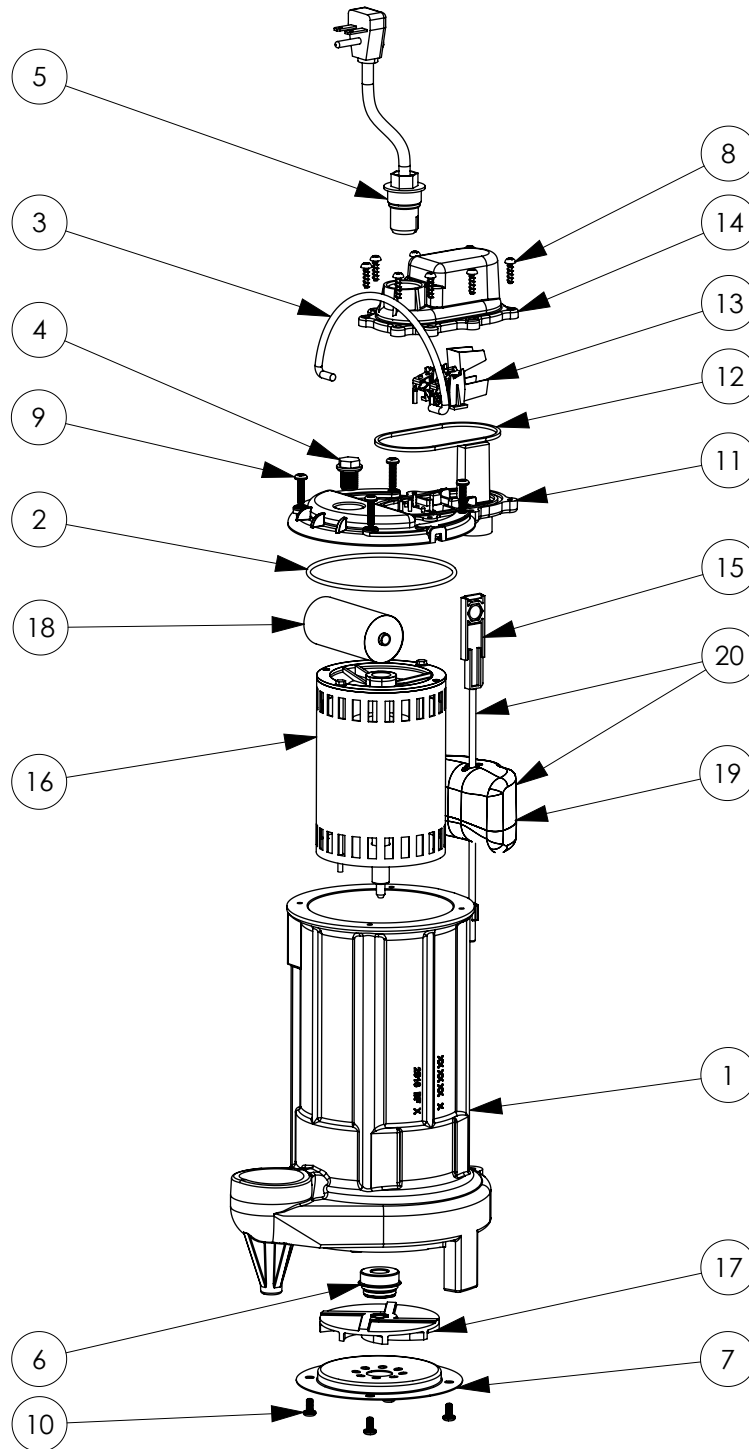

287HV

287HV (B10)

287HV**287HV (B10)**

#	PART #	DESCRIPTION	QTY	Note
1	25160AJ	HOUSING	1	
2	2357000	O-RING	1	[1]
3	K001082	HANDLE	1	
4	8089000	OIL PLUG, O-RING ASSEMBLY	1	
5	K001058	POWER CORD, 10FT. 230V	1	
6	50980A0	1/2 INCH UNITIZED SEAL	1	[1]
7	2414000	280 SERIES STAMPING INLET	1	
8	8104200	#10 HILO X 5/8" STAINLESS STEEL SCREW	8	
9	8072000	#10 - 24 x 3/4" SCREW	4	
10	8092000	#10 - 24 x 3/8" SCREW	4	
11	206500B	VMF MOTOR COVER, BLACK	1	
12	2072000	SEALRING, SWITCH COVER	1	
13	K001012	VMF SWITCH	1	
14	K001069	VMF SWITCH COVER, BLACK	1	
15	2076000	VMF FLOAT ROD	1	
16	2522000	MOTOR, .5HP 230V	1	[1]
17	K001091	280 SERIES IMPELLER KIT	1	
18	25210A0	CAPACITOR	1	[1]
19	2362000	VMF FLOAT	1	[1]
20	K001050	VMF FLOAT AND ROD KIT	1	

PART NOTES:

[1] - Part requires factory authorized service. Contact Liberty Pumps at 1-800-543-2550