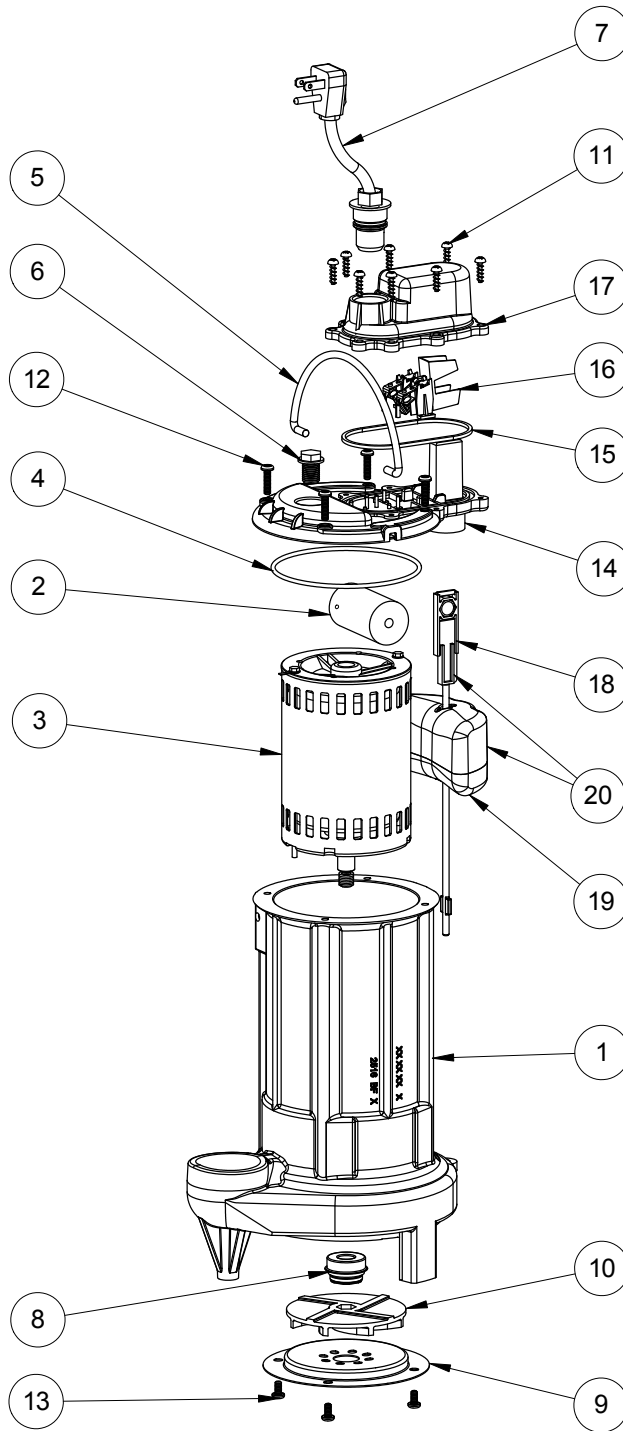

287 (B10)

## 287 (B10)

#	PART #	DESCRIPTION	QTY	Note
1	2516000	CAST IRON HOUSING WITHOUT HOLE	1	
2	25200B0	CAPACITOR	1	[1]
3	2517000	MOTOR, .8 HP	1	
4	2357000	O-RING	1	[1]
5	K001082	HANDLE	1	
6	8089000	OIL PLUG, O-RING ASSEMBLY	1	
7	K001010	POWER CORD, 115V, 10 FOOT CORD	1	
8	5098000	1/2 INCH UNITIZED SEAL	1	
9	2414000	280 SERIES STAMPING INLET	1	
10	K001091	280 SERIES IMPELLER KIT	1	
11	8104200	#10 HILO X 5/8" STAINLESS STEEL SCREW	8	
12	8072000	#10 - 24 x 3/4" SCREW	4	
13	8092000	#10 - 24 x 3/8" SCREW	4	
14	206500G	VMF MOTOR COVER GREY	1	
15	2072000	SEALRING, SWITCH COVER	1	
16	K001012	VMF SWITCH	1	
17	K001069	VMF SWITCH COVER, BLACK	1	
18	2076000	VMF FLOAT ROD	1	
19	2362000	VMF FLOAT	1	[1]
20	K001050	VMF FLOAT AND ROD KIT	1	

**PART NOTES:**

[1] - Part requires factory authorized service. Contact Liberty Pumps at 1-800-543-2550