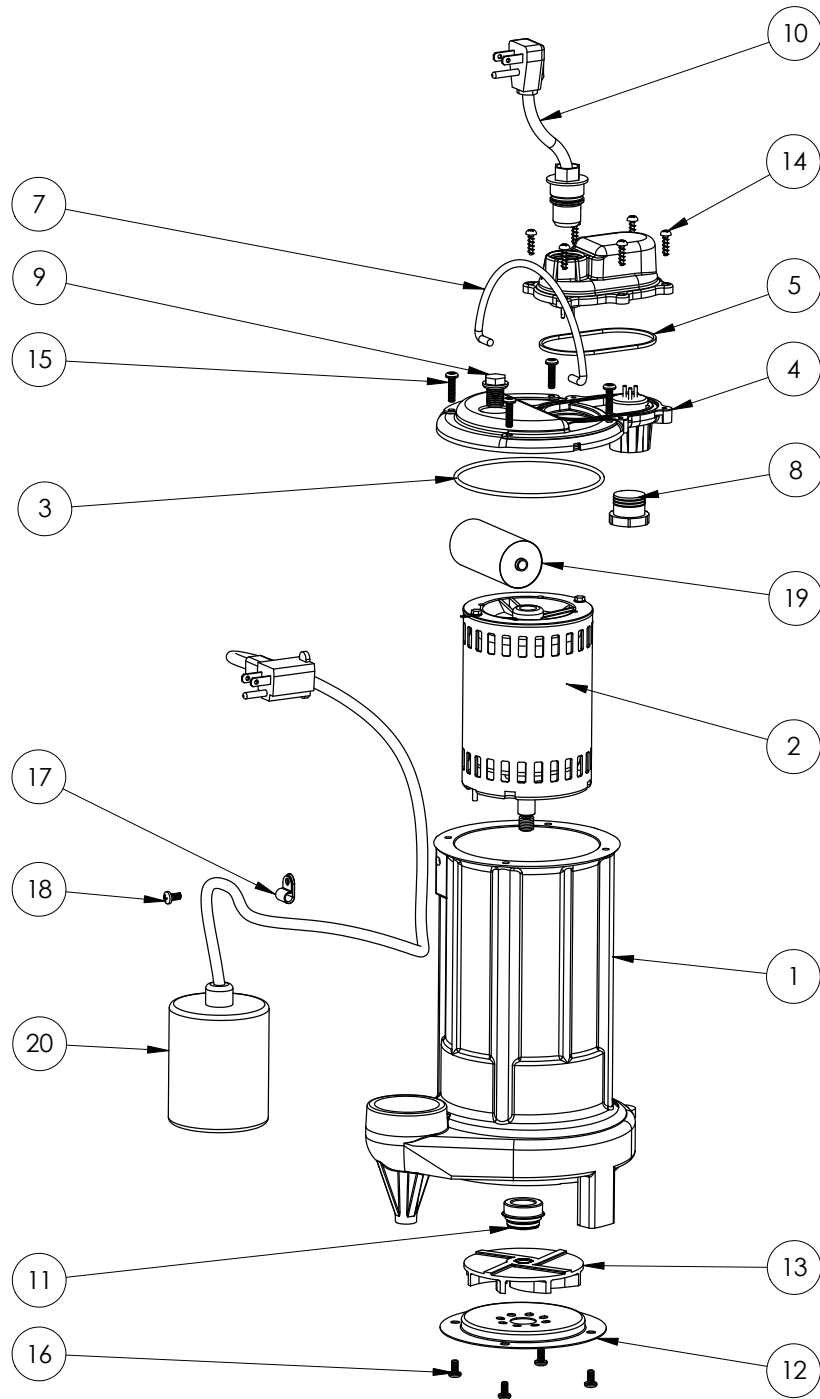

283HV (B20)

283HV**283HV (B20)**

#	PART #	DESCRIPTION	QTY	Note
1	25160AG	CAST IRON HOUSING WITH HOLE	1	
2	2522000	MOTOR, .5HP 230V	1	[1]
3	2357000	O-RING	1	[1]
4	240600G	MOTOR COVER, GREY	1	
5	K001046	SEALRING, CHAMBER COVER	1	
6	240700G	CHAMBER COVER, GREY	1	
7	K001082	HANDLE	1	
8	8105000	PROTECTIVE CAP	1	
9	8089000	OIL PLUG, O-RING ASSEMBLY	1	
10	K001058	POWER CORD, 10FT. 230V	1	
11	50980A0	1/2 INCH UNITIZED SEAL	1	[1]
12	2414000	280 SERIES STAMPING INLET	1	
13	K001091	280 SERIES IMPELLER KIT	1	
14	8104200	#10 HILO X 5/8" STAINLESS STEEL SCREW	6	
15	8072000	#10 - 24 x 3/4" SCREW	4	
16	8092000	#10 - 24 x 3/8" SCREW	4	
17	8014000	CABLE CLAMP	1	
18	8082000	#10-24 x 3/8 EPOXY LOCK SCREW	1	
19	2521000	CAPACITOR	1	
20	K001019	61140A0 PUMP SWITCH, 10' 230V, INCLUDES MOUNTING HARDWARE	1	

PART NOTES:

[1] - Part requires factory authorized service. Contact Liberty Pumps at 1-800-543-2550