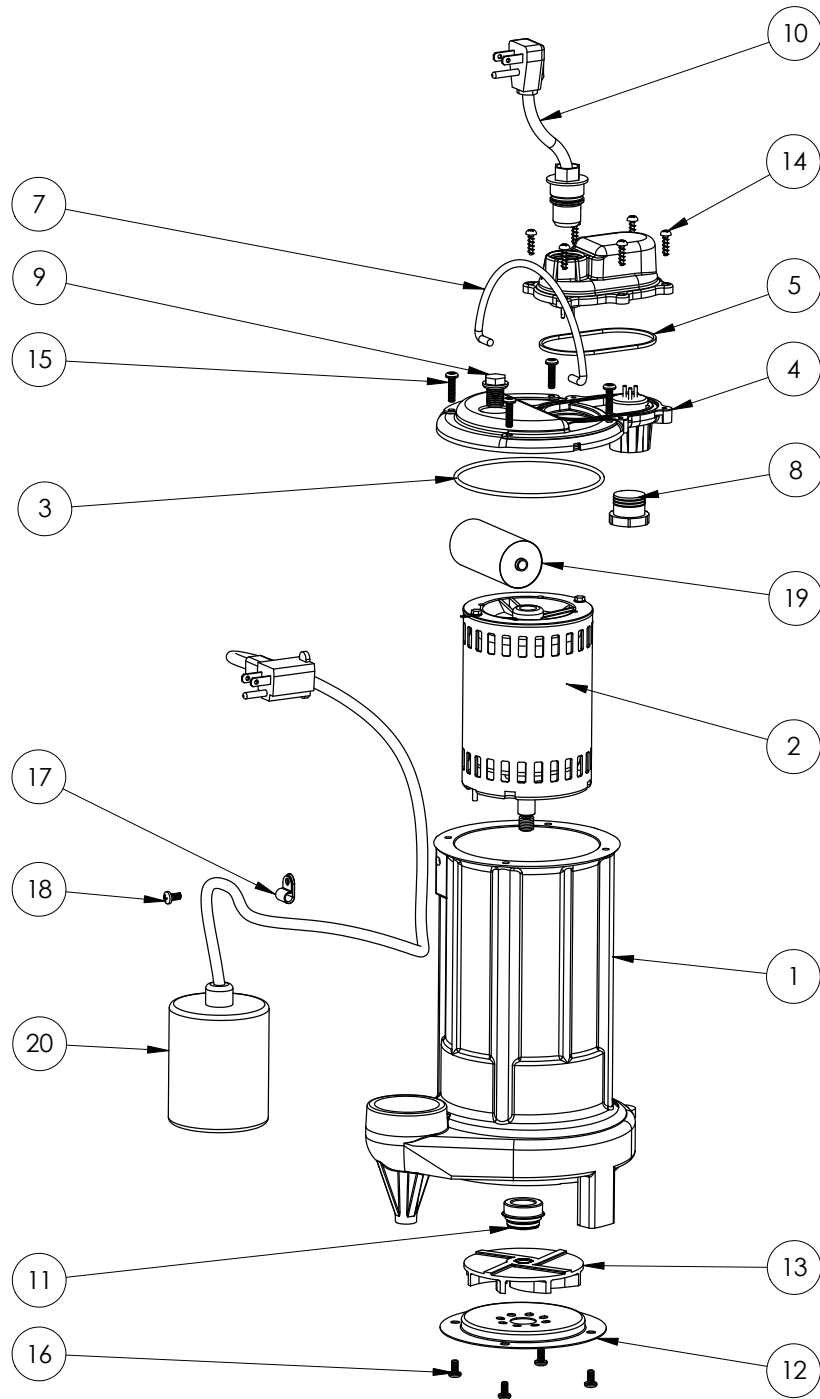

283HV (B11)

283HV**283HV (B11)**

#	PART #	DESCRIPTION	QTY	Note
1	25160AG	CAST IRON HOUSING WITH HOLE	1	
2	2522000	MOTOR, .5HP 230V	1	[1]
3	2357000	O-RING	1	[1]
4	240600G	MOTOR COVER, GREY	1	
5	K001046	SEALRING, CHAMBER COVER	1	
6	240700G	CHAMBER COVER, GREY	1	
7	K001082	HANDLE	1	
8	8105000	PROTECTIVE CAP	1	
9	8089000	OIL PLUG, O-RING ASSEMBLY	1	
10	K001058	POWER CORD, 10FT. 230V	1	
11	5098000	1/2 INCH UNITIZED SEAL	1	
12	2414000	280 SERIES STAMPING INLET	1	
13	K001091	280 SERIES IMPELLER KIT	1	
14	8104200	#10 HILO X 5/8" STAINLESS STEEL SCREW	6	
15	8072000	#10 - 24 x 3/4" SCREW	4	
16	8092000	#10 - 24 x 3/8" SCREW	4	
17	8014000	CABLE CLAMP	1	
18	8082000	#10-24 x 3/8 EPOXY LOCK SCREW	1	
19	2521000	CAPACITOR	1	
20	K001019	61140A0 PUMP SWITCH, 10' 230V, INCLUDES MOUNTING HARDWARE	1	

PART NOTES:

[1] - Part requires factory authorized service. Contact Liberty Pumps at 1-800-543-2550