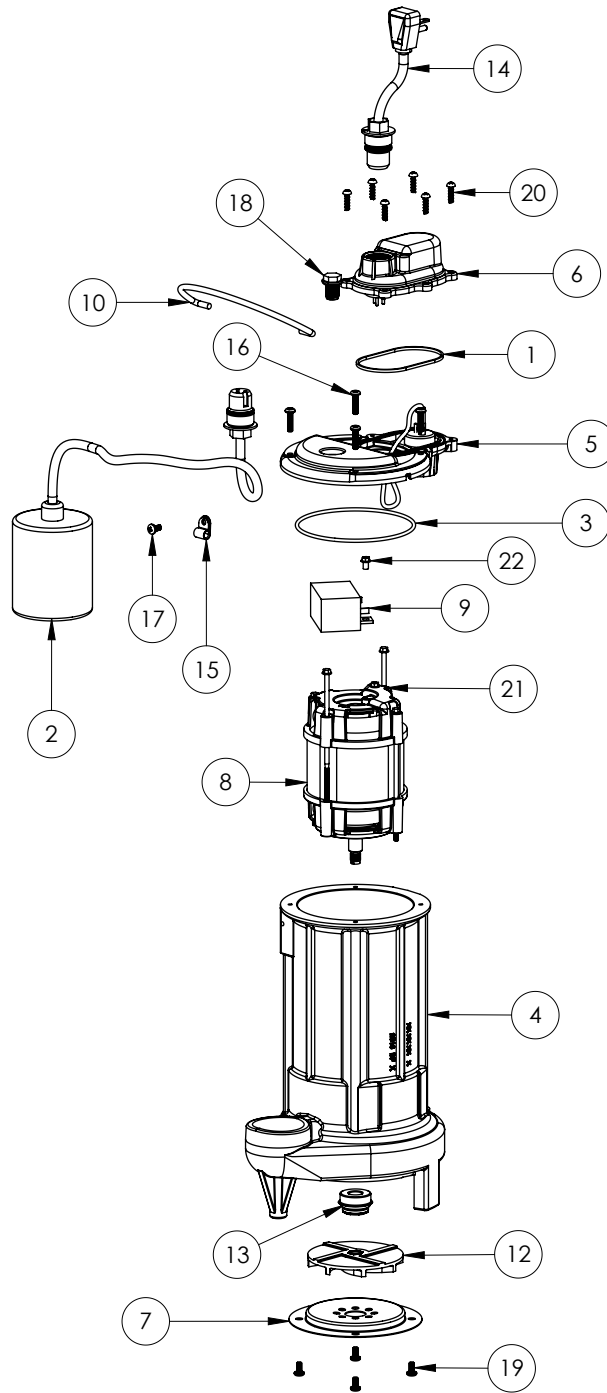

281HV

281HV (B39)

281HV**281HV (B39)**

#	PART #	DESCRIPTION	QTY	Note
1	K001046	SEALRING, CHAMBER COVER	1	
2	K001363	PUMP SWITCH KIT	1	
3	2357000	O-RING	1	[1]
4	25162CJ	HOUSING	1	
5	240600B	MOTOR COVER	1	
6	240700B	CHAMBER COVER	1	
7	2414000	280 SERIES STAMPING INLET	1	
8	2424200	MOTOR, .5HP 230V	1	[1]
9	2455000	CAPACITOR	1	[1]
10	K001082	HANDLE	1	
12	K001091	280 SERIES IMPELLER KIT	1	
13	50980A0	1/2 INCH UNITIZED SEAL	1	[1]
14	K001058	POWER CORD, 10FT. 230V	1	
15	8014000	CABLE CLAMP	1	
16	8072000	#10 - 24 x 3/4" SCREW	4	
17	8082000	#10-24 x 3/8 EPOXY LOCK SCREW	1	
18	8089000	OIL PLUG, O-RING ASSEMBLY	1	
19	8092000	#10 - 24 x 3/8" SCREW	4	
20	8104200	#10 HILO X 5/8" STAINLESS STEEL SCREW	6	
21	8150000	#8-32 x 4-7/8" SCREW	2	[1]
22	8160000	CAPACITOR SCREW	1	[1]

PART NOTES:

[1] - Part requires factory authorized service. Contact Liberty Pumps at 1-800-543-2550