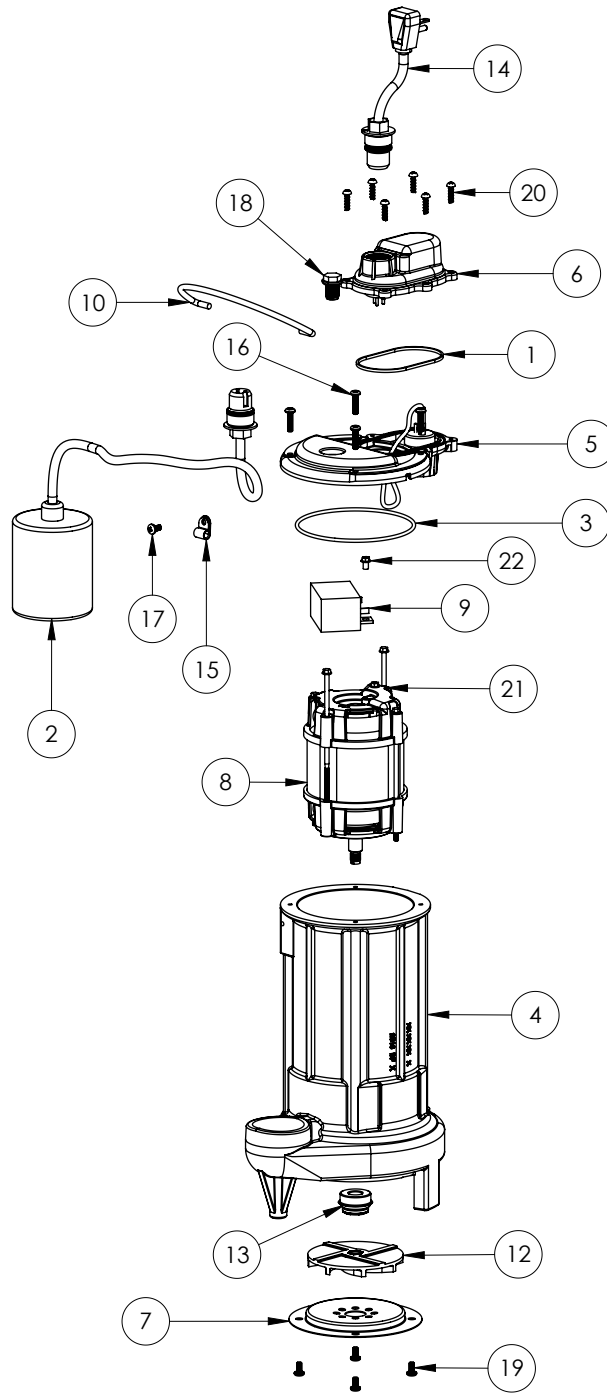

281HV-5

# 281HV-5 (B39)

**281HV-5****281HV-5 (B39)**

#	PART #	DESCRIPTION	QTY	Note
1	K001046	SEALRING, CHAMBER COVER	1	
2	K001363	PUMP SWITCH KIT	1	
3	2357000	O-RING	1	[1]
4	25162CJ	HOUSING	1	
5	240600B	MOTOR COVER	1	
6	240700B	CHAMBER COVER	1	
7	2414000	280 SERIES STAMPING INLET	1	
8	2424200	MOTOR, .5HP 230V	1	[1]
9	2455000	CAPACITOR	1	[1]
10	K001082	HANDLE	1	
12	K001091	280 SERIES IMPELLER KIT	1	
13	50980A0	1/2 INCH UNITIZED SEAL	1	[1]
14	K001343	POWER CORD, 50FT.	1	
15	8014000	CABLE CLAMP	1	
16	8072000	#10 - 24 x 3/4" SCREW	4	
17	8082000	#10-24 x 3/8 EPOXY LOCK SCREW	1	
18	8089000	OIL PLUG, O-RING ASSEMBLY	1	
19	8092000	#10 - 24 x 3/8" SCREW	4	
20	8104200	#10 HILO X 5/8" STAINLESS STEEL SCREW	6	
21	8150000	#8-32 x 4-7/8" SCREW	2	[1]
22	8160000	CAPACITOR SCREW	1	[1]

**PART NOTES:**

[1] - Part requires factory authorized service. Contact Liberty Pumps at 1-800-543-2550