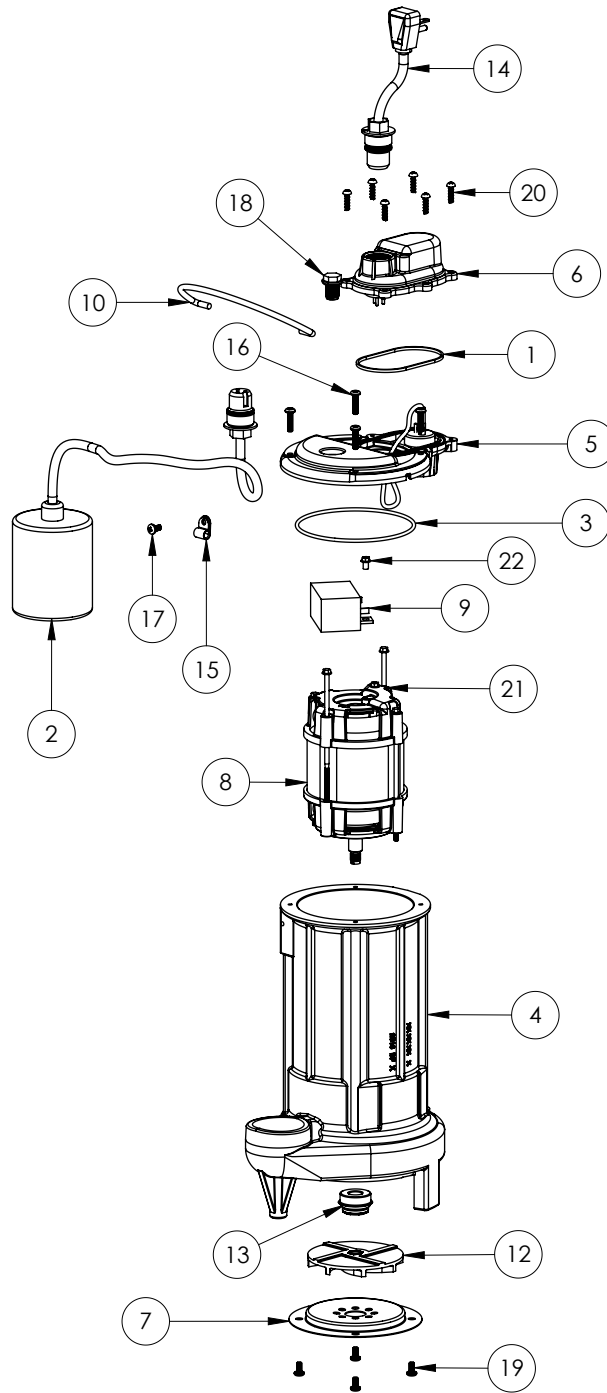

281HV-3

281HV-3 (B39)

281HV-3**281HV-3 (B39)**

#	PART #	DESCRIPTION	QTY	Note
1	K001046	SEALRING, CHAMBER COVER	1	
2	K001363	PUMP SWITCH KIT	1	
3	2357000	O-RING	1	[1]
4	25162CJ	HOUSING	1	
5	240600B	MOTOR COVER	1	
6	240700B	CHAMBER COVER	1	
7	2414000	280 SERIES STAMPING INLET	1	
8	2424200	MOTOR, .5HP 230V	1	[1]
9	2455000	CAPACITOR	1	[1]
10	K001082	HANDLE	1	
12	K001091	280 SERIES IMPELLER KIT	1	
13	50980A0	1/2 INCH UNITIZED SEAL	1	[1]
14	K001344	POWER CORD, 35FT.	1	
15	8014000	CABLE CLAMP	1	
16	8072000	#10 - 24 x 3/4" SCREW	1	
17	8082000	#10-24 x 3/8 EPOXY LOCK SCREW	1	
18	8089000	OIL PLUG, O-RING ASSEMBLY	1	
19	8092000	#10 - 24 x 3/8" SCREW	4	
20	8104200	#10 HILO X 5/8" STAINLESS STEEL SCREW	1	
21	8150000	#8-32 x 4-7/8" SCREW	2	[1]
22	8160000	CAPACITOR SCREW	1	[1]

PART NOTES:

[1] - Part requires factory authorized service. Contact Liberty Pumps at 1-800-543-2550