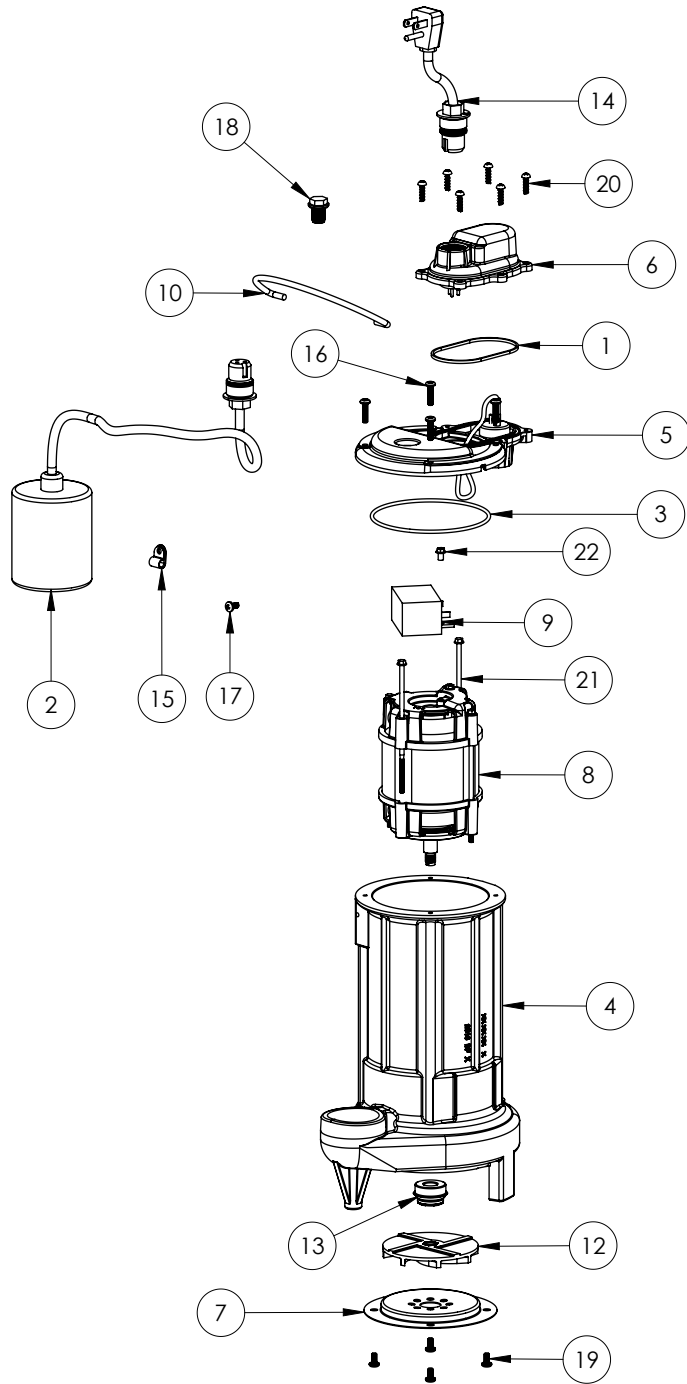

281 (B39)

281 (B39)

#	PART #	DESCRIPTION	QTY	Note
1	K001046	SEALRING, CHAMBER COVER	1	
2	K001363	PUMP SWITCH KIT	1	
3	2357000	O-RING	1	[1]
4	25162CJ	HOUSING	1	
5	240600B	MOTOR COVER	1	
6	240700B	CHAMBER COVER	1	
7	2414000	280 SERIES STAMPING INLET	1	
8	2420200	2 POLE 115V MOTOR	1	[1]
9	K001305	CAPACITOR	1	
10	K001082	HANDLE	1	
12	K001091	280 SERIES IMPELLER KIT	1	
13	50980A0	1/2 INCH UNITIZED SEAL	1	[1]
14	K001010	POWER CORD, 115V, 10 FOOT CORD	1	
15	8014000	CABLE CLAMP	1	
16	8072000	#10 - 24 x 3/4" SCREW	4	
17	8082000	#10-24 x 3/8 EPOXY LOCK SCREW	1	
18	8089000	OIL PLUG, O-RING ASSEMBLY	1	
19	8092000	#10 - 24 x 3/8" SCREW	4	
20	8104200	#10 HILO X 5/8" STAINLESS STEEL SCREW	6	
21	8150000	#8-32 x 4-7/8" SCREW	2	[1]
22	8160000	CAPACITOR SCREW	1	[1]

PART NOTES:

[1] - Part requires factory authorized service. Contact Liberty Pumps at 1-800-543-2550