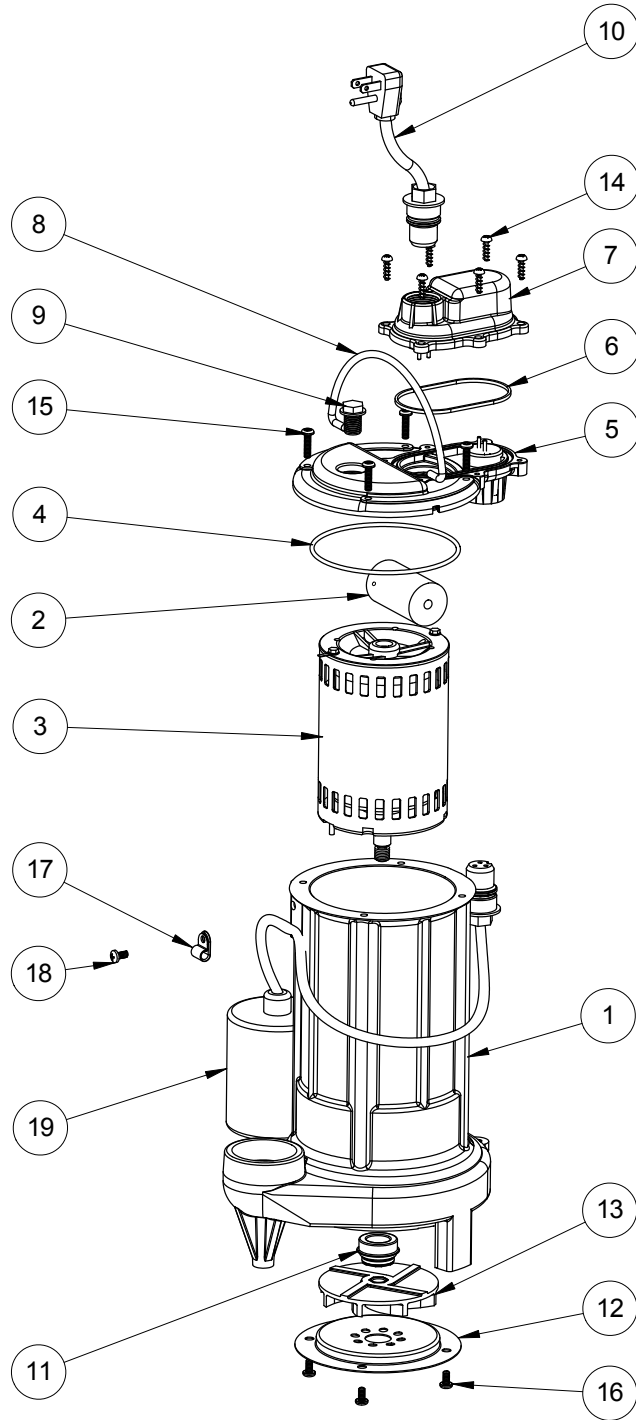

281 (B20)

281 (B20)

#	PART #	DESCRIPTION	QTY	Note
1	25160AG	CAST IRON HOUSING WITH HOLE	1	
2	25200B0	CAPACITOR	1	[1]
3	2517000	MOTOR, .8 HP	1	
4	2357000	O-RING	1	[1]
5	240600G	MOTOR COVER, GREY	1	
6	K001046	SEALRING, CHAMBER COVER	1	
7	240700G	CHAMBER COVER, GREY	1	
8	K001082	HANDLE	1	
9	8089000	OIL PLUG, O-RING ASSEMBLY	1	
10	K001010	POWER CORD, 115V, 10 FOOT CORD	1	
11	50980A0	1/2 INCH UNITIZED SEAL	1	[1]
12	2414000	280 SERIES STAMPING INLET	1	
13	K001091	280 SERIES IMPELLER KIT	1	
14	8104200	#10 HILO X 5/8" STAINLESS STEEL SCREW	6	
15	8072000	#10 - 24 x 3/4" SCREW	4	
16	8092000	#10 - 24 x 3/8" SCREW	4	
17	8014000	CABLE CLAMP	1	
18	8082000	#10-24 x 3/8 EPOXY LOCK SCREW	1	
19	K001080	2405000 MECHANICAL SWITCH W/ QUICKPLUG	1	

PART NOTES:

[1] - Part requires factory authorized service. Contact Liberty Pumps at 1-800-543-2550