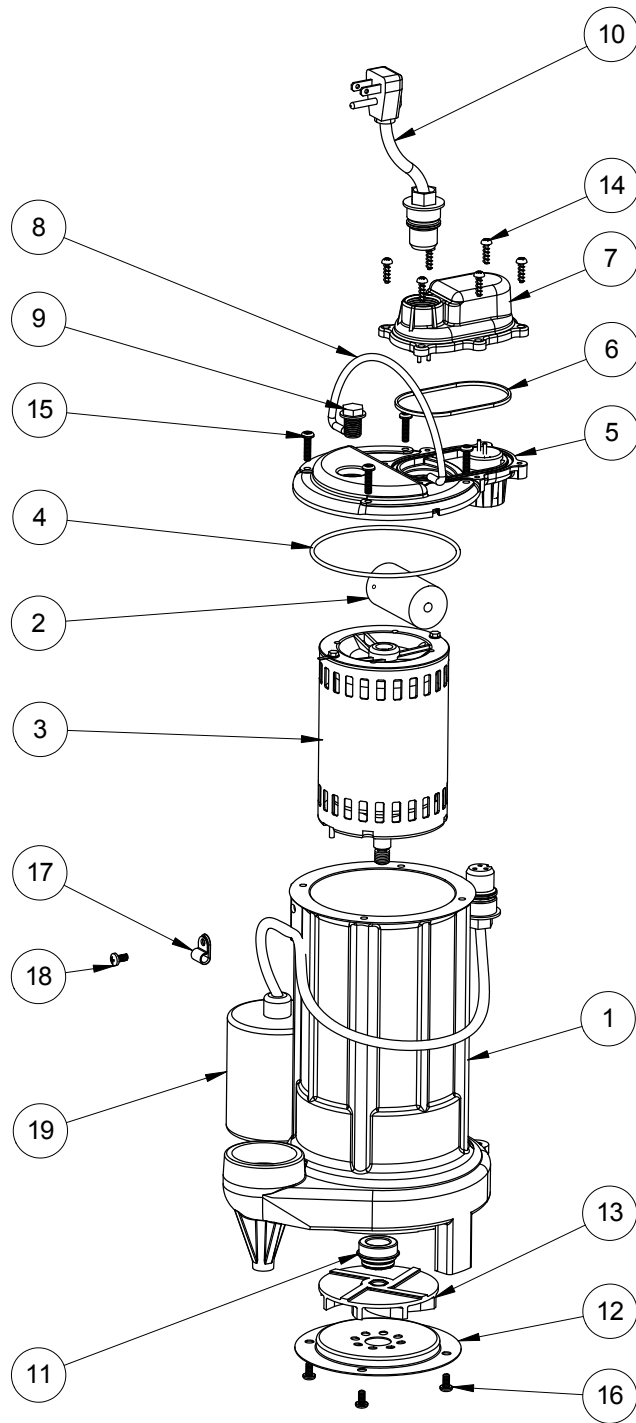

281 (B10)

281 (B10)

#	PART #	DESCRIPTION	QTY	Note
1	25160AG	CAST IRON HOUSING WITH HOLE	1	
2	25200B0	CAPACITOR	1	[1]
3	2517000	MOTOR, .8 HP	1	
4	2357000	O-RING	1	[1]
5	240600G	MOTOR COVER, GREY	1	
6	K001046	SEALRING, CHAMBER COVER	1	
7	240700G	CHAMBER COVER, GREY	1	
8	K001082	HANDLE	1	
9	8089000	OIL PLUG, O-RING ASSEMBLY	1	
10	K001010	POWER CORD, 115V, 10 FOOT CORD	1	
11	5098000	1/2 INCH UNITIZED SEAL	1	
12	2414000	280 SERIES STAMPING INLET	1	
13	K001091	280 SERIES IMPELLER KIT	1	
14	8104200	#10 HILO X 5/8" STAINLESS STEEL SCREW	6	
15	8072000	#10 - 24 x 3/4" SCREW	4	
16	8092000	#10 - 24 x 3/8" SCREW	4	
17	8014000	CABLE CLAMP	1	
18	8082000	#10-24 x 3/8 EPOXY LOCK SCREW	1	
19	K001080	2405000 MECHANICAL SWITCH W/ QUICKPLUG	1	

PART NOTES:

[1] - Part requires factory authorized service. Contact Liberty Pumps at 1-800-543-2550