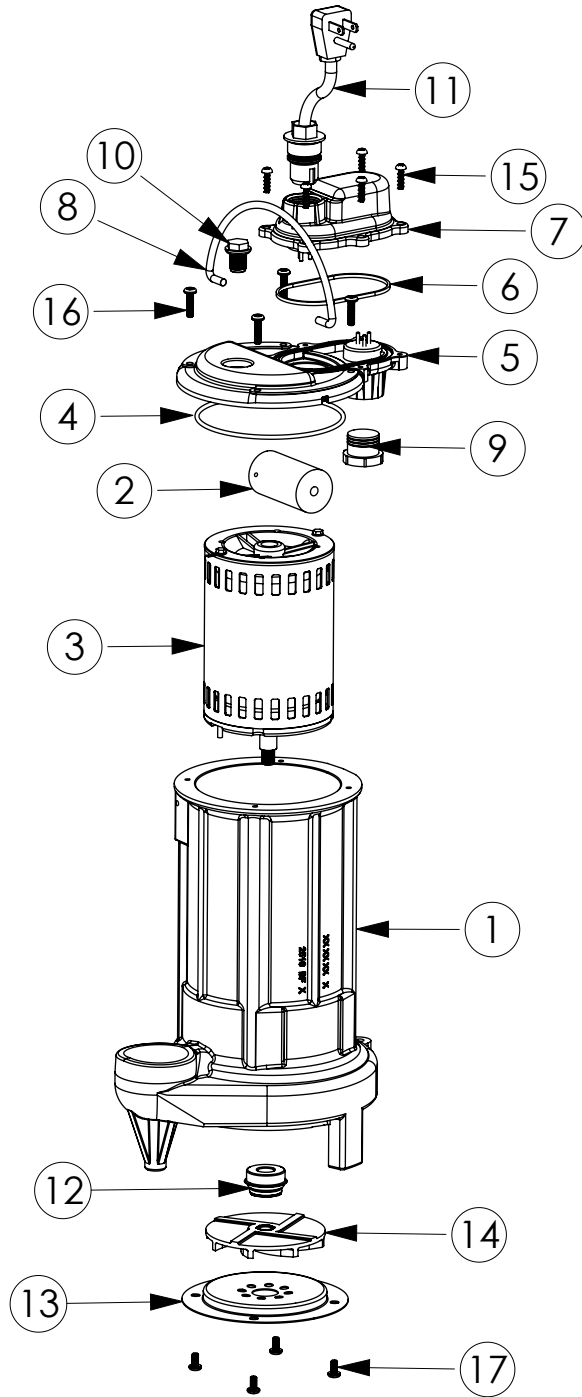

280 (B20)

## 280 (B20)

#	PART #	DESCRIPTION	QTY	Note
1	25160AG	CAST IRON HOUSING WITH HOLE	1	
2	25200B0	CAPACITOR	1	[1]
3	2517000	MOTOR, .8 HP	1	
4	2357000	O-RING	1	[1]
5	240600G	MOTOR COVER, GREY	1	
6	K001046	SEALRING, CHAMBER COVER	1	
7	240700G	CHAMBER COVER, GREY	1	
8	K001082	HANDLE	1	
9	8105000	PROTECTIVE CAP	1	
10	8089000	OIL PLUG, O-RING ASSEMBLY	1	
11	K001010	POWER CORD, 115V, 10 FOOT CORD	1	
12	50980A0	1/2 INCH UNITIZED SEAL	1	[1]
13	2414000	280 SERIES STAMPING INLET	1	
14	K001091	280 SERIES IMPELLER KIT	1	
15	8104200	#10 HILO X 5/8" STAINLESS STEEL SCREW	6	
16	8072000	#10 - 24 x 3/4" SCREW	4	
17	8092000	#10 - 24 x 3/8" SCREW	4	