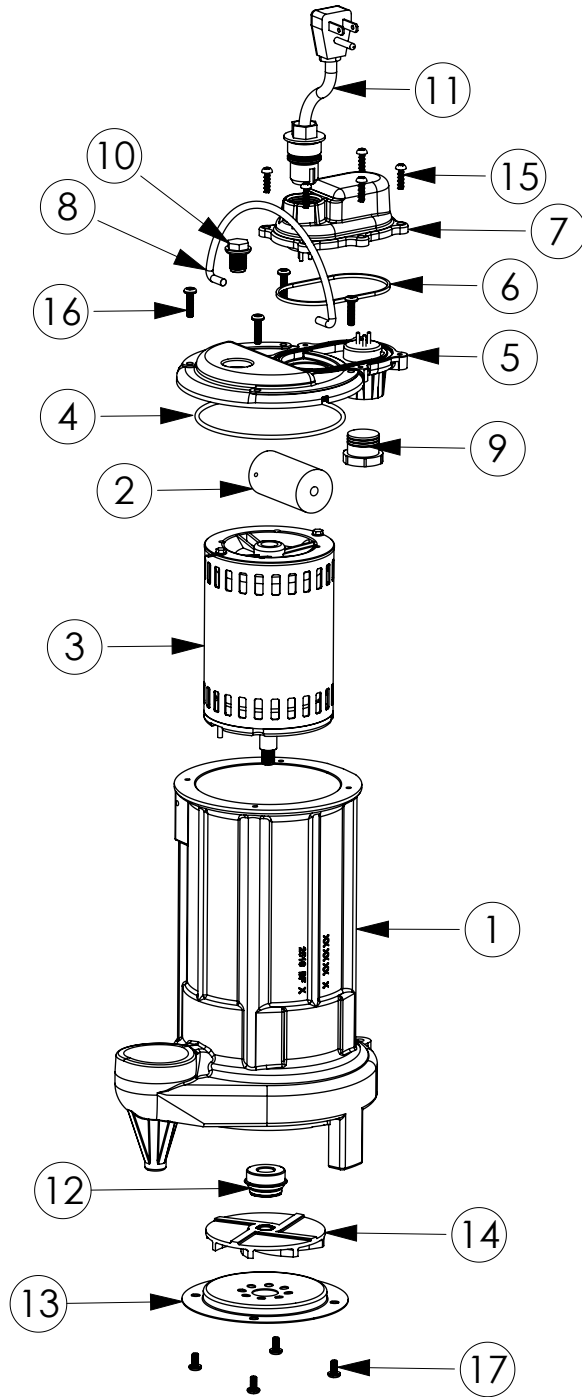

280 (B10)

## 280 (B10)

#	PART #	DESCRIPTION	QTY	Note
1	25160AG	CAST IRON HOUSING WITH HOLE	1	
2	25200B0	CAPACITOR	1	[1]
3	2517000	MOTOR, .8 HP	1	
4	2357000	O-RING	1	[1]
5	240600G	MOTOR COVER, GREY	1	
6	K001046	SEALRING, CHAMBER COVER	1	
7	240700G	CHAMBER COVER, GREY	1	
8	K001082	HANDLE	1	
9	8105000	PROTECTIVE CAP	1	
10	8089000	OIL PLUG, O-RING ASSEMBLY	1	
11	K001010	POWER CORD, 115V, 10 FOOT CORD	1	
12	5098000	1/2 INCH UNITIZED SEAL	1	
13	2414000	280 SERIES STAMPING INLET	1	
14	K001091	280 SERIES IMPELLER KIT	1	
15	8104200	#10 HILO X 5/8" STAINLESS STEEL SCREW	6	
16	8072000	#10 - 24 x 3/4" SCREW	4	
17	8092000	#10 - 24 x 3/8" SCREW	4	