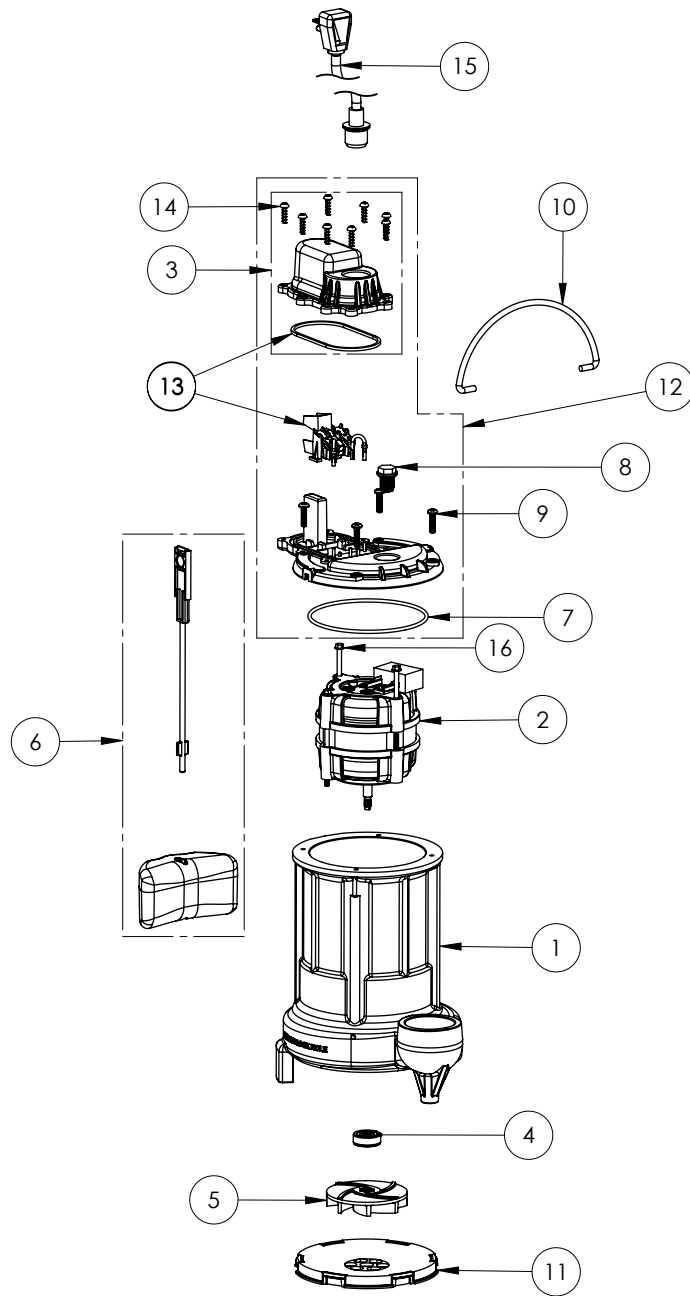

257HV (B60)

**257HV****257HV (B60)**

#	PART #	DESCRIPTION	QTY	Note
1	25050BJ	CAST IRON HOUSING WITHOUT HOLE FOR SWITCH MOUNT	1	
2	2421200	MOTOR	1	[1]
3	K001329	VMF SWITCH COVER KIT	1	
4	K001254	3043000 5/16" SHAFT SEAL	1	[1]
5	K001331	IMPELLER	1	
6	K001048	VMF FLOAT AND ROD KIT	1	
7	2357000	O-RING	1	[1]
8	8089000	OIL PLUG, O-RING ASSEMBLY	1	
9	8072000	#10 - 24 x 3/4" SCREW	4	
10	K001082	HANDLE	1	
11	2502000	PLASTIC SCREEN	1	
12	K001332	VMF MOTOR COVER KIT	1	
13	K001330	VMF SWITCH AND SEALRING KIT	1	
14	8104200	#10 HILO X 5/8" STAINLESS STEEL SCREW	8	
15	K001058	POWER CORD, 10FT. 230V	1	
16	8153000	#8-32 UNC X 3.5 LG STATOR BOLT	2	[1]

**PART NOTES:**

[1] - Part requires factory authorized service. Contact Liberty Pumps at 1-800-543-2550