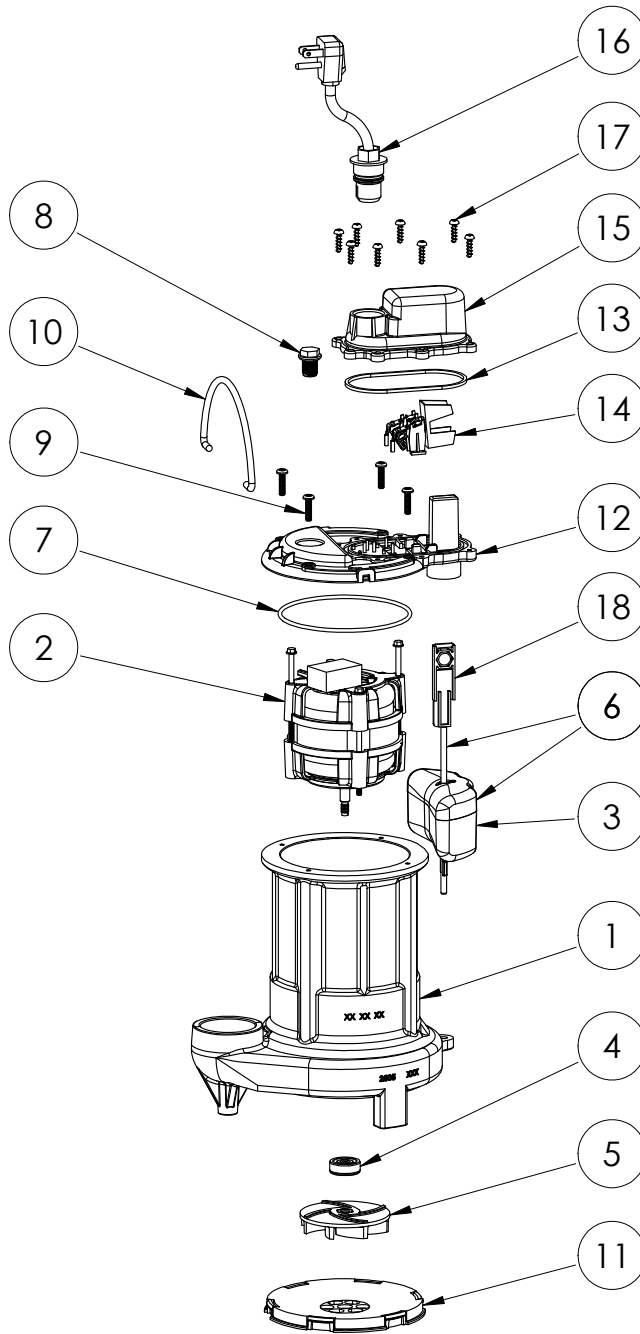

257 (B59)

257 (B59)

#	PART #	DESCRIPTION	QTY	Note
1	25050BJ	CAST IRON HOUSING WITHOUT HOLE FOR SWITCH MOUNT	1	
2	2415200	PSC MOTOR	1	[1]
3	2362000	VMF FLOAT	1	[1]
4	K001254	3043000 5/16" SHAFT SEAL	1	[1]
5	K001331	IMPELLER	1	
6	K001048	VMF FLOAT AND ROD KIT	1	
7	2357000	O-RING	1	[1]
8	8089000	OIL PLUG, O-RING ASSEMBLY	1	
9	8072000	#10 - 24 x 3/4" SCREW	4	
10	K001082	HANDLE	1	
11	2502000	PLASTIC SCREEN	1	
12	206500B	VMF MOTOR COVER, BLACK	1	
13	2072000	SEALRING, SWITCH COVER	1	
14	K001012	VMF SWITCH	1	
15	K001069	VMF SWITCH COVER, BLACK	1	
16	K001010	POWER CORD, 115V, 10 FOOT CORD	1	
17	8104200	#10 HILO X 5/8" STAINLESS STEEL SCREW	8	
18	2075000	VMF FLOAT ROD	1	[1]

PART NOTES:

[1] - Part requires factory authorized service. Contact Liberty Pumps at 1-800-543-2550