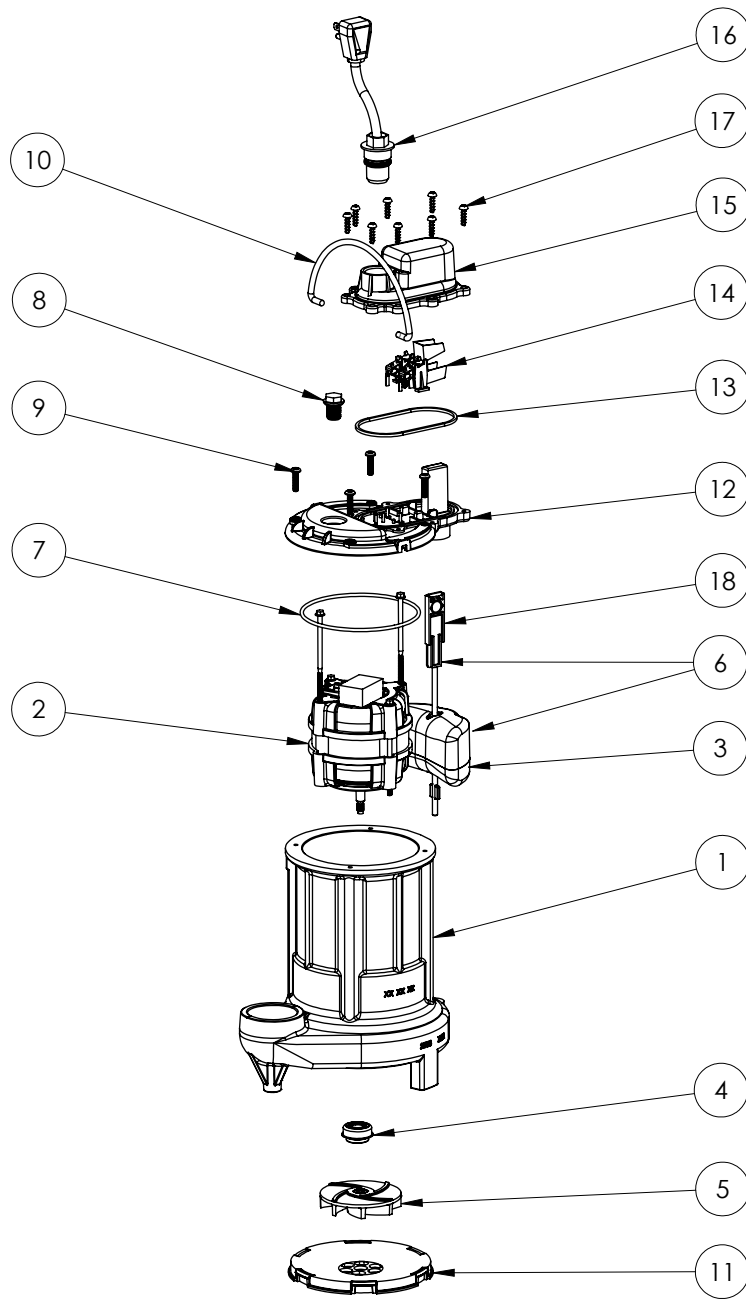

## 257 (B51)

## 257 (B51)

#	PART #	DESCRIPTION	QTY	Note
1	25050BJ	CAST IRON HOUSING WITHOUT HOLE FOR SWITCH MOUNT	1	
2	2415200	PSC MOTOR	1	[1]
3	2362000	VMF FLOAT	1	[1]
4	2309000	5/16 SHAFT SEAL	1	
5	K001331	IMPELLER	1	
6	K001048	VMF FLOAT AND ROD KIT	1	
7	2357000	O-RING	1	[1]
8	8089000	OIL PLUG, O-RING ASSEMBLY	1	
9	8072000	#10 - 24 x 3/4" SCREW	4	
10	K001082	HANDLE	1	
11	2502000	PLASTIC SCREEN	1	
12	206500B	VMF MOTOR COVER, BLACK	1	
13	2072000	SEALRING, SWITCH COVER	1	
14	K001012	VMF SWITCH	1	
15	K001069	VMF SWITCH COVER, BLACK	1	
16	K001010	POWER CORD, 115V, 10 FOOT CORD	1	
17	8104200	#10 HILO X 5/8" STAINLESS STEEL SCREW	8	
18	2075000	VMF FLOAT ROD	1	[1]

**PART NOTES:**

[1] - Part requires factory authorized service. Contact Liberty Pumps at 1-800-543-2550