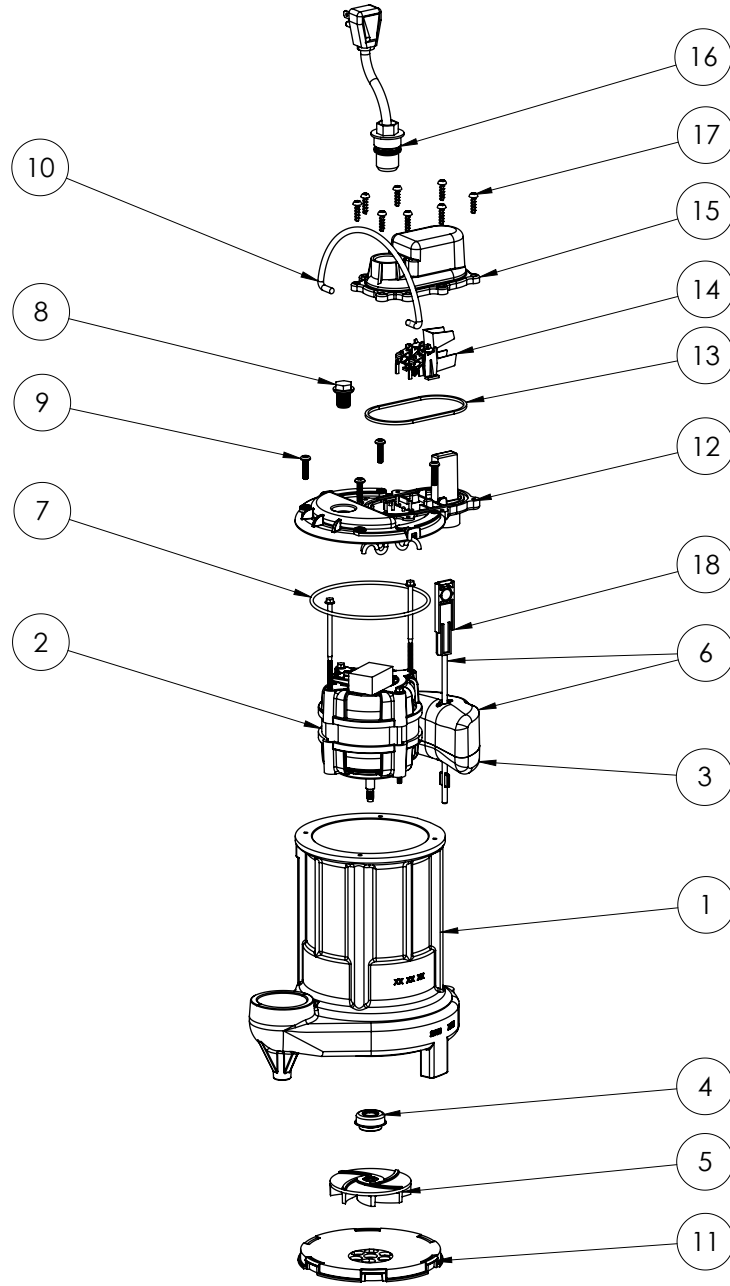

257 (B36)

257 (B36)

#	PART #	DESCRIPTION	QTY	Note
1	25050BJ	CAST IRON HOUSING WITHOUT HOLE FOR SWITCH MOUNT	1	
2	2415200	PSC MOTOR	1	[1]
3	2362000	VMF FLOAT	1	[1]
4	2309000	5/16 SHAFT SEAL	1	
5	K001331	IMPELLER	1	
6	K001048	VMF FLOAT AND ROD KIT	1	
7	2357000	O-RING	1	[1]
8	8089000	OIL PLUG, O-RING ASSEMBLY	1	
9	8072000	#10 - 24 x 3/4" SCREW	4	
10	K001082	HANDLE	1	
11	2502000	PLASTIC SCREEN	1	
12	206500B	VMF MOTOR COVER, BLACK	1	
13	2072000	SEALRING, SWITCH COVER	1	
14	K001012	VMF SWITCH	1	
15	K001069	VMF SWITCH COVER, BLACK	1	
16	K001010	POWER CORD, 115V, 10 FOOT CORD	1	
17	8104200	#10 HILO X 5/8" STAINLESS STEEL SCREW	8	
18	2075000	VMF FLOAT ROD	1	[1]

PART NOTES:

[1] - Part requires factory authorized service. Contact Liberty Pumps at 1-800-543-2550