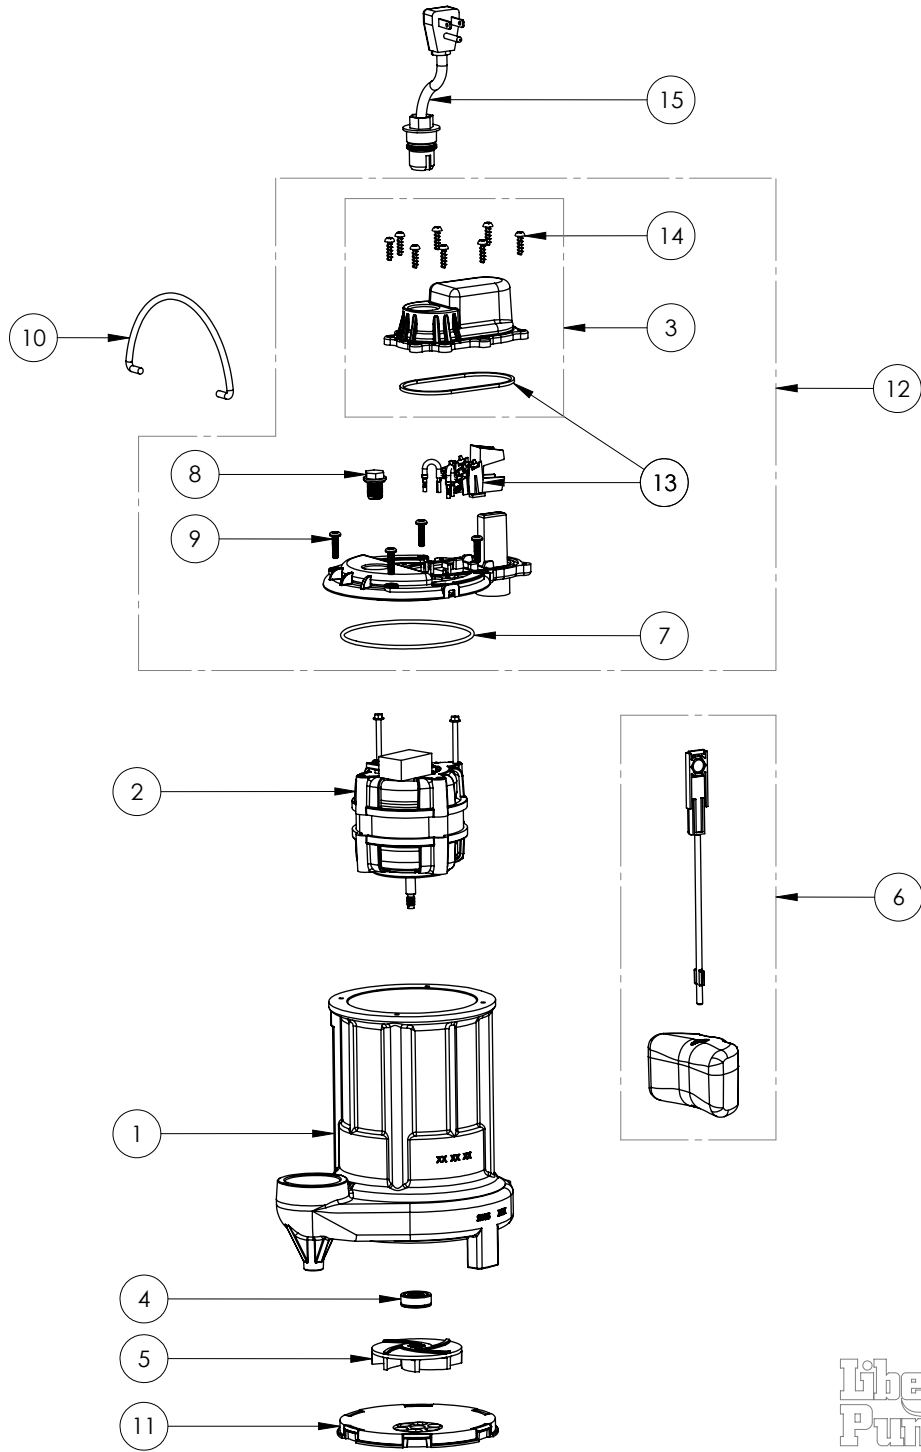

257-2 (B60)

257-2 (B60)

#	PART #	DESCRIPTION	QTY	Note
1	25050BJ	CAST IRON HOUSING WITHOUT HOLE FOR SWITCH MOUNT	1	
2	2415200	PSC MOTOR	1	[1]
3	K001329	VMF SWITCH COVER KIT	1	
4	K001254	3043000 5/16" SHAFT SEAL	1	[1]
5	K001331	IMPELLER	1	
6	K001048	VMF FLOAT AND ROD KIT	1	
7	2357000	O-RING	1	[1]
8	8089000	OIL PLUG, O-RING ASSEMBLY	1	
9	8072000	#10 - 24 x 3/4" SCREW	4	
10	K001082	HANDLE	1	
11	2502000	PLASTIC SCREEN	1	
12	K001332	VMF MOTOR COVER KIT	1	
13	K001330	VMF SWITCH AND SEALRING KIT	1	
14	8104200	#10 HILO X 5/8" STAINLESS STEEL SCREW	8	
15	K001008	POWER CORD, 115V, 25 FOOT CORD	1	

PART NOTES:

[1] - Part requires factory authorized service. Contact Liberty Pumps at 1-800-543-2550