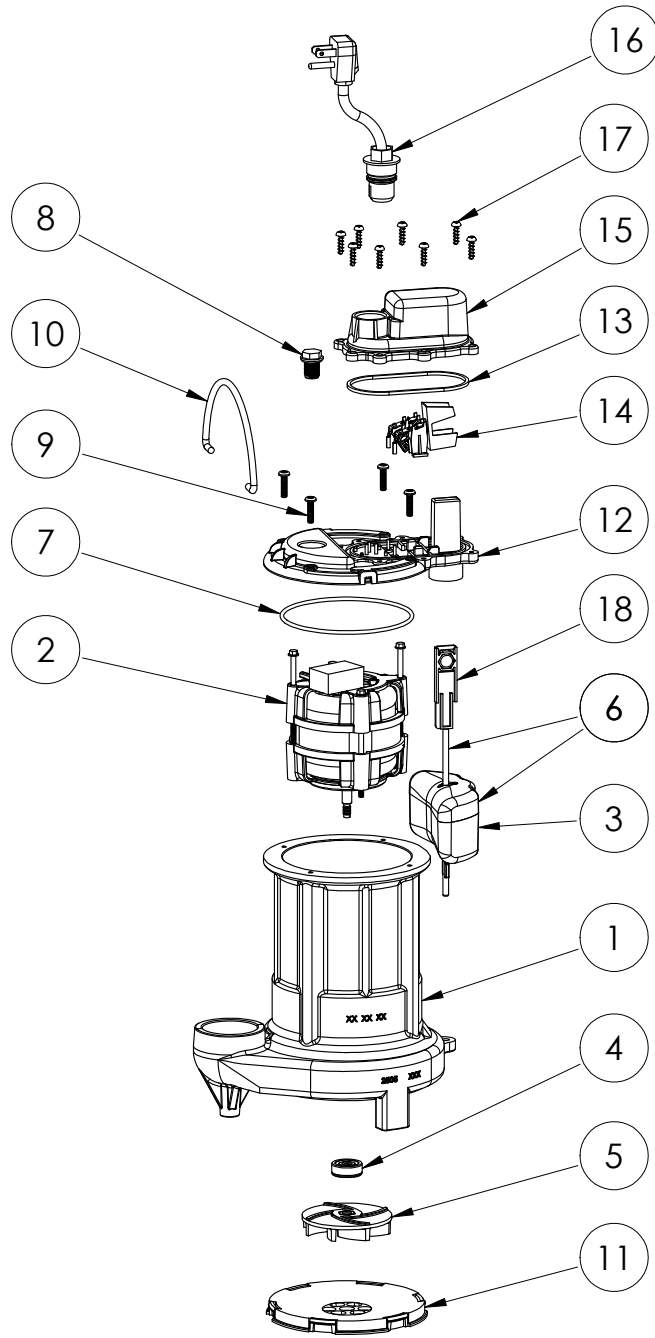

257-2 (B59)

## 257-2 (B59)

#	PART #	DESCRIPTION	QTY	Note
1	25050BJ	CAST IRON HOUSING WITHOUT HOLE FOR SWITCH MOUNT	1	
2	2415200	PSC MOTOR	1	[1]
3	2362000	VMF FLOAT	1	[1]
4	K001254	3043000 5/16" SHAFT SEAL	1	[1]
5	K001331	IMPELLER	1	
6	K001048	VMF FLOAT AND ROD KIT	1	
7	2357000	O-RING	1	[1]
8	8089000	OIL PLUG, O-RING ASSEMBLY	1	
9	8072000	#10 - 24 x 3/4" SCREW	4	
10	K001082	HANDLE	1	
11	2502000	PLASTIC SCREEN	1	
12	206500B	VMF MOTOR COVER, BLACK	1	
13	2072000	SEALRING, SWITCH COVER	1	
14	K001012	VMF SWITCH	1	
15	K001069	VMF SWITCH COVER, BLACK	1	
16	K001008	POWER CORD, 115V, 25 FOOT CORD	1	
17	8104200	#10 HILO X 5/8" STAINLESS STEEL SCREW	8	
18	2075000	VMF FLOAT ROD	1	[1]

**PART NOTES:**

[1] - Part requires factory authorized service. Contact Liberty Pumps at 1-800-543-2550