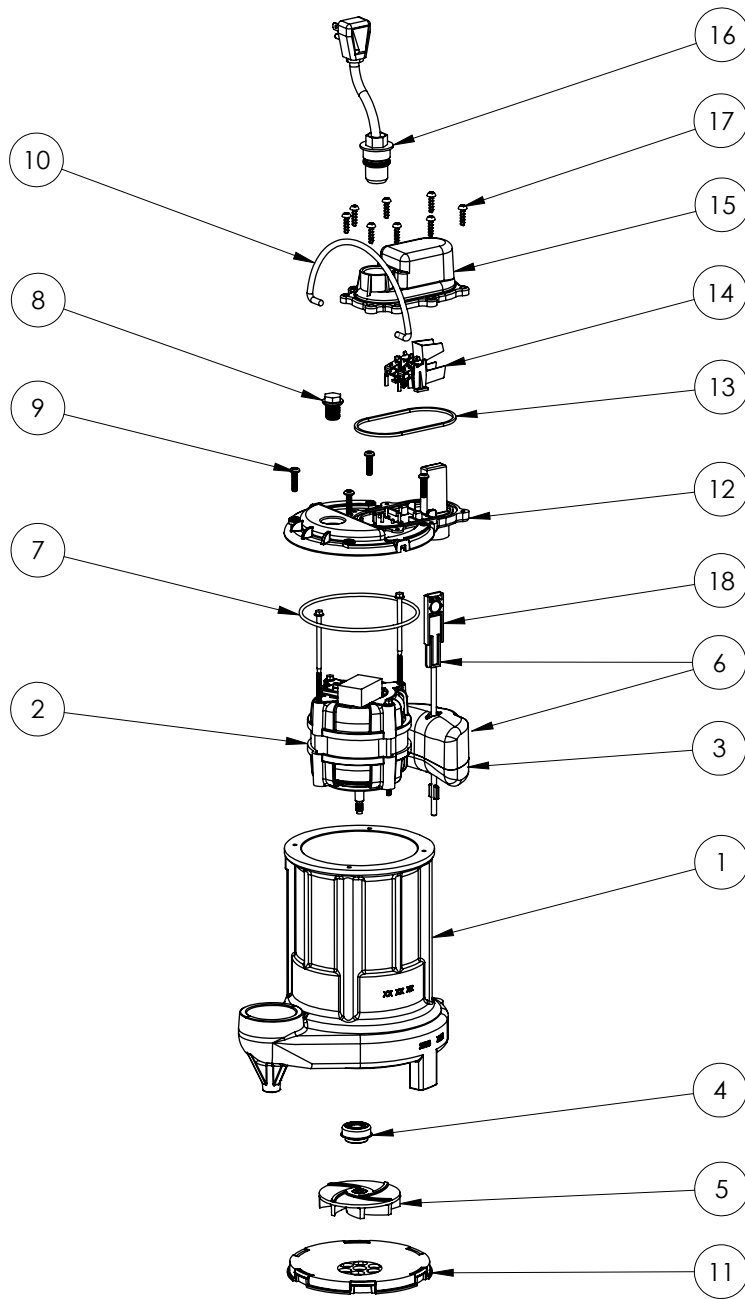

257-2 (B51)

257-2 (B51)

#	PART #	DESCRIPTION	QTY	Note
1	25050BJ	CAST IRON HOUSING WITHOUT HOLE FOR SWITCH MOUNT	1	
2	2415200	PSC MOTOR	1	[1]
3	2362000	VMF FLOAT	1	[1]
4	2309000	5/16 SHAFT SEAL	1	
5	K001331	IMPELLER	1	
6	K001048	VMF FLOAT AND ROD KIT	1	
7	2357000	O-RING	1	[1]
8	8089000	OIL PLUG, O-RING ASSEMBLY	1	
9	8072000	#10 - 24 x 3/4" SCREW	4	
10	K001082	HANDLE	1	
11	2502000	PLASTIC SCREEN	1	
12	206500B	VMF MOTOR COVER, BLACK	1	
13	2072000	SEALRING, SWITCH COVER	1	
14	K001012	VMF SWITCH	1	
15	K001069	VMF SWITCH COVER, BLACK	1	
16	K001008	POWER CORD, 115V, 25 FOOT CORD	1	
17	8104200	#10 HILO X 5/8" STAINLESS STEEL SCREW	8	
18	2075000	VMF FLOAT ROD	1	[1]

PART NOTES:

[1] - Part requires factory authorized service. Contact Liberty Pumps at 1-800-543-2550