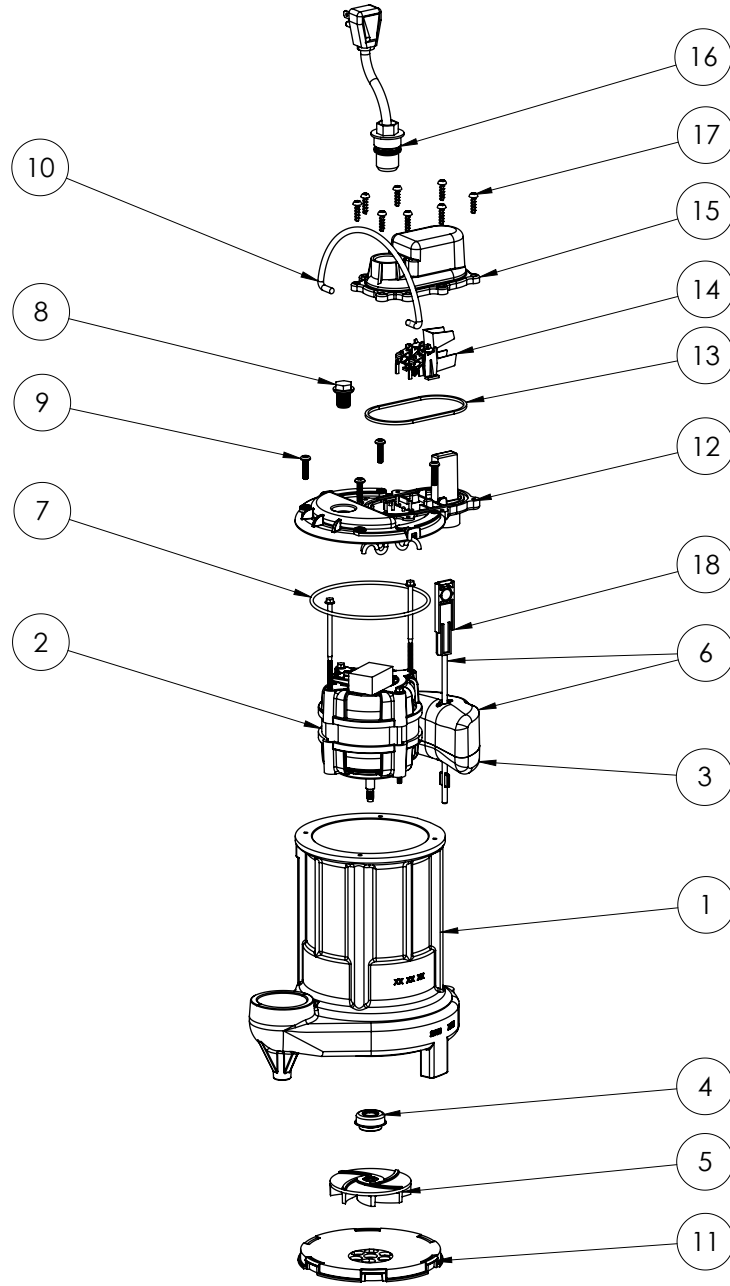

257-2 (B36)

257-2 (B36)

#	PART #	DESCRIPTION	QTY	Note
1	25050BJ	CAST IRON HOUSING WITHOUT HOLE FOR SWITCH MOUNT	1	
2	2415200	PSC MOTOR	1	[1]
3	2362000	VMF FLOAT	1	[1]
4	2309000	5/16 SHAFT SEAL	1	
5	K001331	IMPELLER	1	
6	K001048	VMF FLOAT AND ROD KIT	1	
7	2357000	O-RING	1	[1]
8	8089000	OIL PLUG, O-RING ASSEMBLY	1	
9	8072000	#10 - 24 x 3/4" SCREW	4	
10	K001082	HANDLE	1	
11	2502000	PLASTIC SCREEN	1	
12	206500B	VMF MOTOR COVER, BLACK	1	
13	2072000	SEALRING, SWITCH COVER	1	
14	K001012	VMF SWITCH	1	
15	K001069	VMF SWITCH COVER, BLACK	1	
16	K001008	POWER CORD, 115V, 25 FOOT CORD	1	
17	8104200	#10 HILO X 5/8" STAINLESS STEEL SCREW	8	
18	2075000	VMF FLOAT ROD	1	[1]

PART NOTES:

[1] - Part requires factory authorized service. Contact Liberty Pumps at 1-800-543-2550