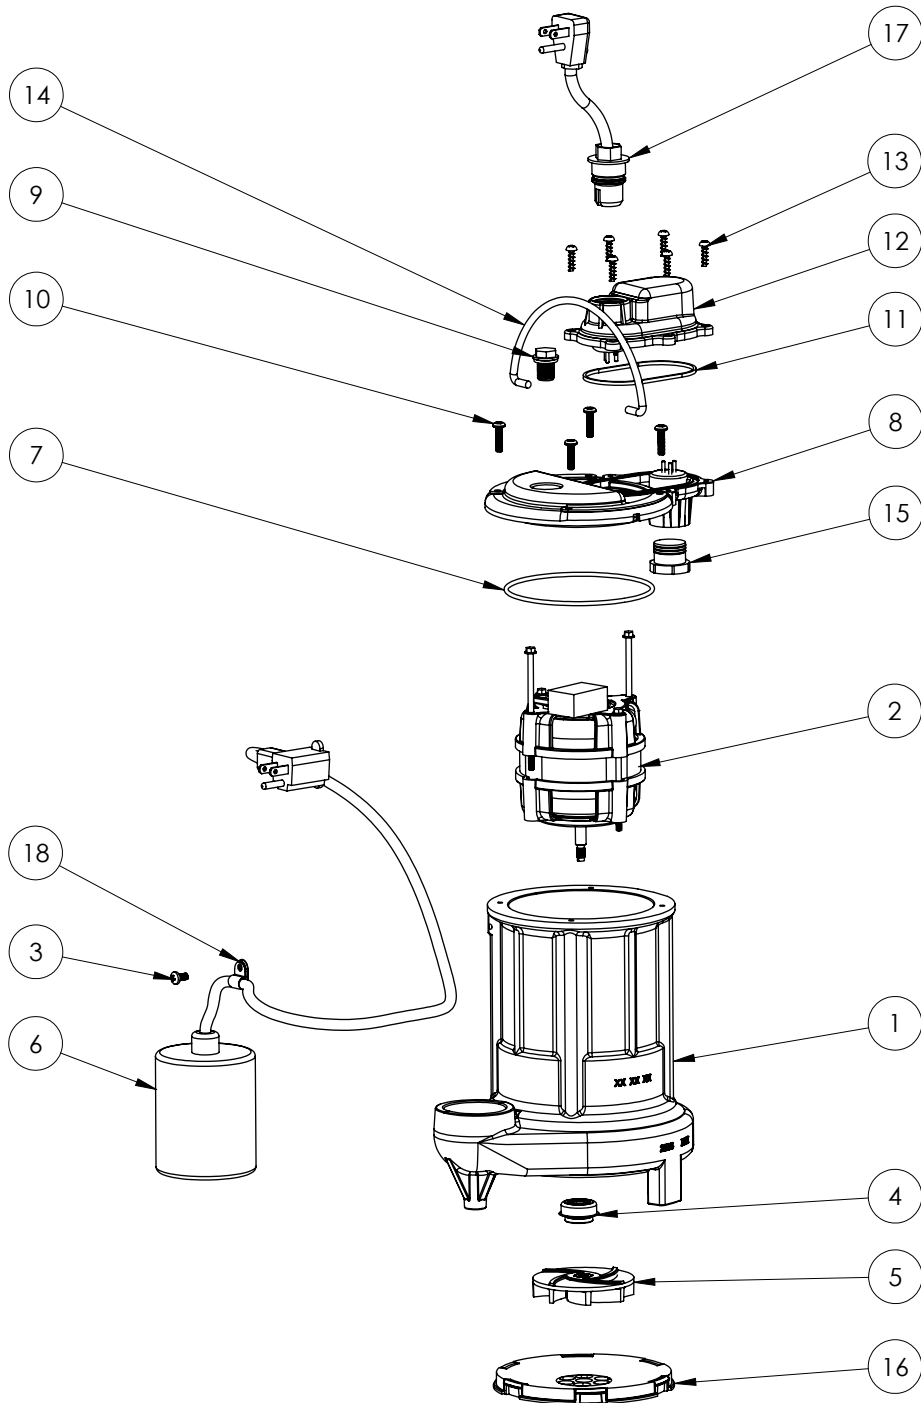

253 (B51)

253 (B51)

#	PART #	DESCRIPTION	QTY	Note
1	25050CJ	CAST IRON HOUSING WITH HOLE FOR SWITCH	1	
2	2415200	PSC MOTOR	1	[1]
3	8082000	#10-24 x 3/8 EPOXY LOCK SCREW	1	
4	2309000	5/16 SHAFT SEAL	1	
5	K001331	IMPELLER	1	
6	K001054	61130A0 PUMP SWITCH, 10' 115V	1	
7	2357000	O-RING	1	[1]
8	240600B	MOTOR COVER	1	
9	8089000	OIL PLUG, O-RING ASSEMBLY	1	
10	8072000	#10 - 24 x 3/4" SCREW	4	
11	K001046	SEALRING, CHAMBER COVER	1	
12	240700B	CHAMBER COVER	1	
13	8104200	#10 HILO X 5/8" STAINLESS STEEL SCREW	6	
14	K001082	HANDLE	1	
15	8105000	PROTECTIVE CAP	1	
16	2502000	PLASTIC SCREEN	1	
17	K001010	POWER CORD, 115V, 10 FOOT CORD	1	
18	8014000	CABLE CLAMP	1	

PART NOTES:

[1] - Part requires factory authorized service. Contact Liberty Pumps at 1-800-543-2550