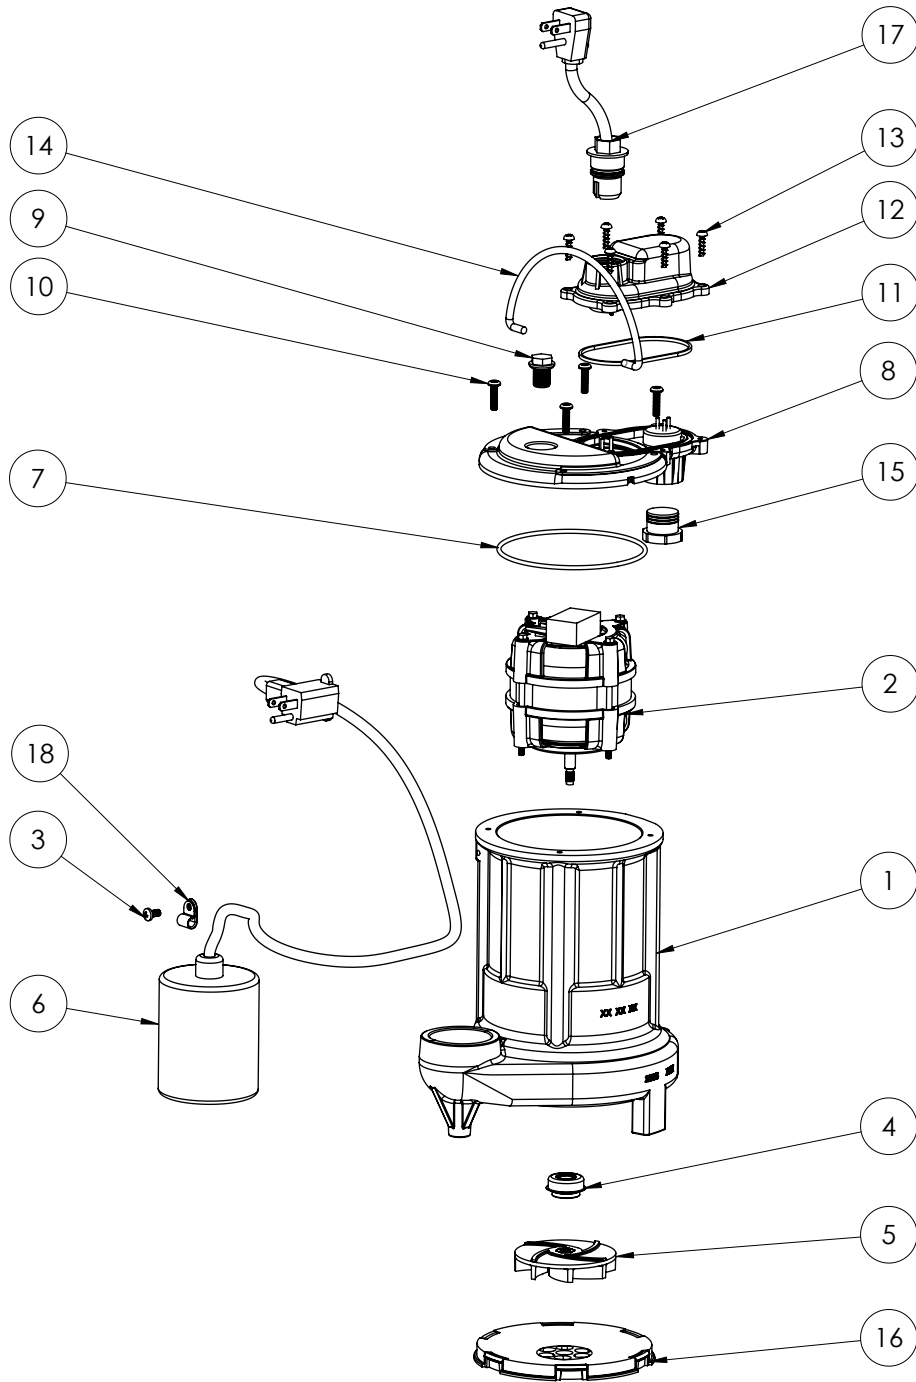

253 (B36)

## 253 (B36)

#	PART #	DESCRIPTION	QTY	Note
1	25050CJ	CAST IRON HOUSING WITH HOLE FOR SWITCH	1	
2	2415200	PSC MOTOR	1	[1]
3	8082000	#10-24 x 3/8 EPOXY LOCK SCREW	1	
4	2309000	5/16 SHAFT SEAL	1	
5	K001331	IMPELLER	1	
6	K001170	PUMP SWITCH, 10FT.	1	
7	2357000	O-RING	1	[1]
8	240600B	MOTOR COVER	1	
9	8089000	OIL PLUG, O-RING ASSEMBLY	1	
10	8072000	#10 - 24 x 3/4" SCREW	4	
11	K001046	SEALRING, CHAMBER COVER	1	
12	240700B	CHAMBER COVER	1	
13	8104200	#10 HILO X 5/8" STAINLESS STEEL SCREW	6	
14	K001082	HANDLE	1	
15	8105000	PROTECTIVE CAP	1	
16	2502000	PLASTIC SCREEN	1	
17	K001010	POWER CORD, 115V, 10 FOOT CORD	1	
18	8014000	CABLE CLAMP	1	

**PART NOTES:**

[1] - Part requires factory authorized service. Contact Liberty Pumps at 1-800-543-2550