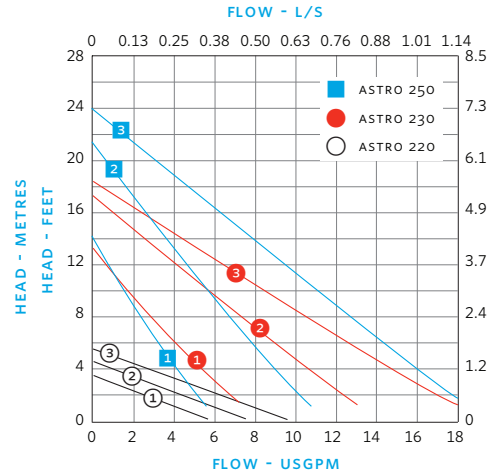

Performance curves

ASTRO 225BS, 225SSU

ASTRO 220, 230, 250

ASTRO 280, 286

ASTRO 210, 290

TORONTO

+1 416 755 2291

BUFFALO