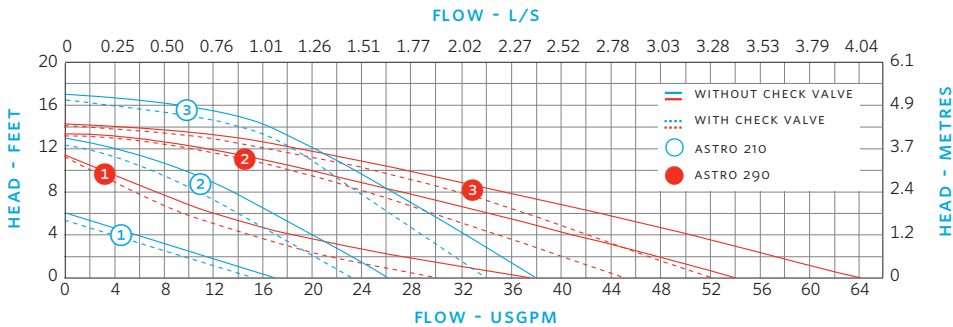

Performance curves

ASTRO 225BS, 225SSU

ASTRO 220, 230, 250

ASTRO 280, 286

ASTRO 210, 290

TORONTO

+1 416 755 2291

BUFFALO