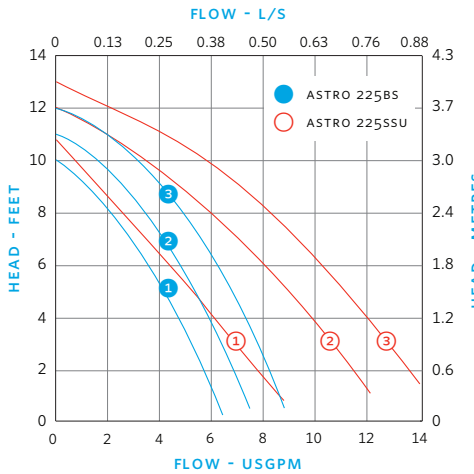

Performance curves

ASTRO 225BS, 225SSU

ASTRO 220, 230, 250

ASTRO 280, 286

ASTRO 210, 290

TORONTO

+1 416 755 2291

BUFFALO