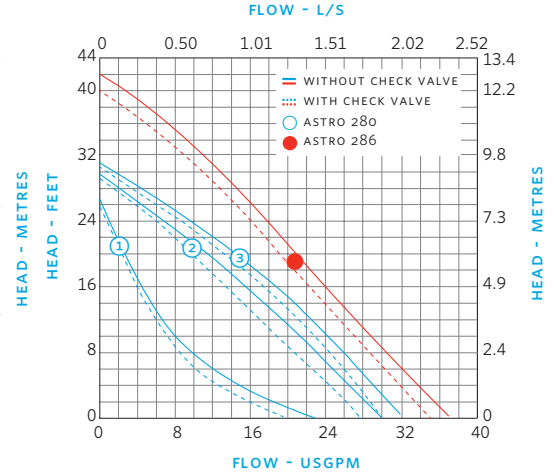

Performance curves

ASTRO 225BS, 225SSU

ASTRO 220, 230, 250

ASTRO 280, 286

ASTRO 210, 290

TORONTO

+1 416 755 2291

BUFFALO