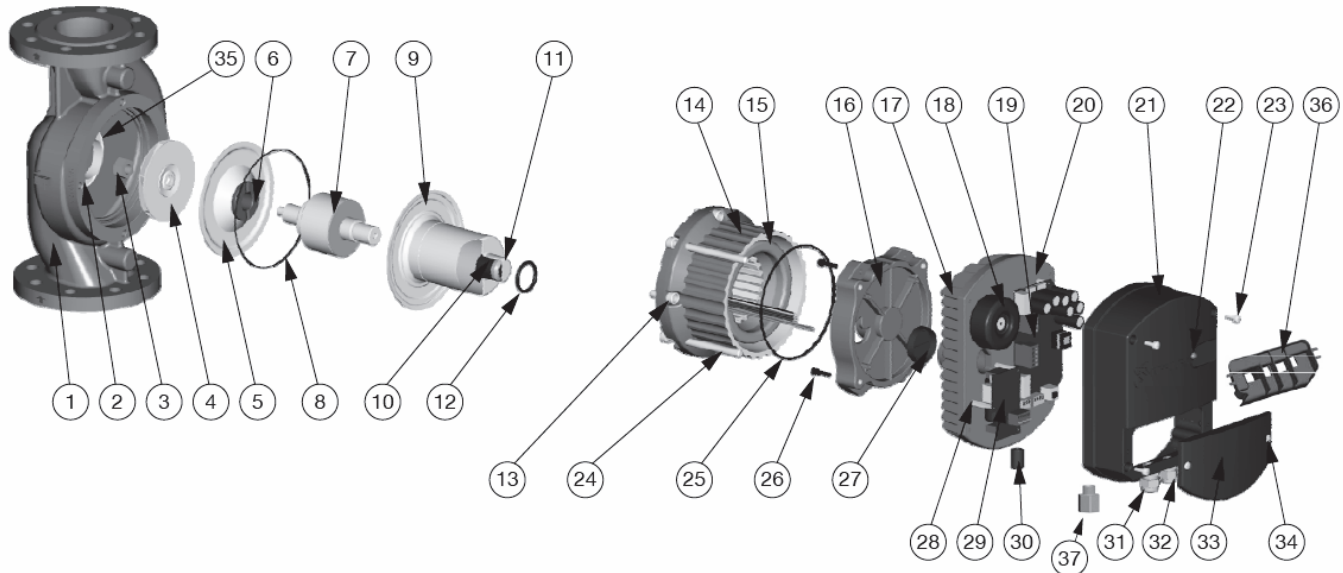

Replacement Parts List

00e™ Series ECM Pumps

SUPERSEDES: November 5, 2015

EFFECTIVE: March 1, 2016

ITEM NUMBER	DESCRIPTION
1	HYDRAULIC CASING VOLUTE
2	WEAR RING
3	NUT
4	IMPELLER
5	BEARING PLATE
6	RADIAL/AXIAL BEARING
7	ROTOR
8	O-RING EPDM (Ø153x3.5mm)
9	ROTOR CAN
10	RADIAL BEARING
11	SPACER (Ø32x9.5mm)
12	O-RING EPDM (Ø35x4mm)
13	ALLEN SCREW (M10x30mm)
14	STATOR HOUSING
15	STATOR
16	STATOR HOUSING END PLATE
17	HEAT SINK
18	POWER FACTOR CORRECTION
19	PCB
20	SPACER (M3x17mm)

ITEM NUMBER	DESCRIPTION
21	VFD HOUSING
22	FIBER OPTIC
23	ALLEN SCREW (M5x16mm)
24	ALLEN SCREW (M10x120mm) (VR15-1) ALLEN SCREW (M10x150mm) (VR20-1 & VR25-2) ALLEN SCREW (M10x180mm) (VR30-2)
25	O-RING EPDM (Ø150x2mm)
26	ALLEN SCREW (M6x25mm) (VR15-1 & VR20-1) ALLEN SCREW (M6x35mm) (VR25-2 & VR30-2)
27	CABLE SEAL
28	SPACER (M3x8mm)
29	CE FILTER
30	EMF FILTER
31	CABLE GLAND (M20x1.5mm)
32	CABLE GLAND (M16x1.5mm)
33	ELECTRICAL COVER
34	SCREW (M5x12mm)
35	WEAR RING HOLDER
36	WIRING BAY
37	THREAD ADAPTER (M20 x ½-14 NPSM)

KIT CONTENTS, CASING O-RING

ITEM NUMBER	NUMBER REQUIRED		TACO PART NUMBER			
			VR15	VR20	VR25	VR30
		TACO KIT (includes parts below)	975-001RP	975-001RP	975-001RP	975-001RP
8	1	O-RING EPDM (Ø153x3.5mm)	975-001	975-001	975-001	975-001

KIT CONTENTS, VOLUTE/HYDRAULIC

ITEM NUMBER	NUMBER REQUIRED		TACO PART NUMBER			
			VR15	VR20	VR25	VR30
		TACO KIT (includes parts below)	975-100RP	975-200RP	975-300RP	975-400RP
1	1	HYDRAULIC CASING VOLUTE	975-002	975-003	975-004	975-005
2	1	WEAR RING	975-006	975-007	975-007	975-007
35	1	WEAR RING HOLDER	975-008	975-008	975-008	975-008