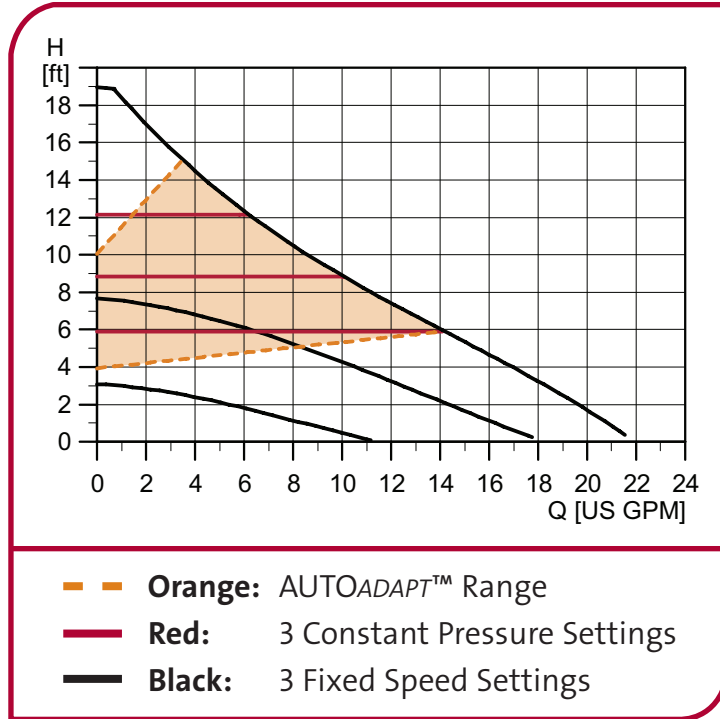

Technical Data:

Flow Range: 0 to 21 GPM
Head Range: 0 to 19 Feet
Motor: 1X115V
Min. Fluid Temperature: 36°F (2°C)
Max. Fluid Temperature: 230°F (110°C)
Max. Working Pressure: 150 PSI
Watts: 5-45W
Amps: 0.65A

Description	Part Number
ALPHA 15-55 F/LC	59896832
ALPHA 15-55 FR/LC	59896833
ALPHA 15-55 SF/LC	59896834
Service Kit - Line cord	91130247

Performance Curve: