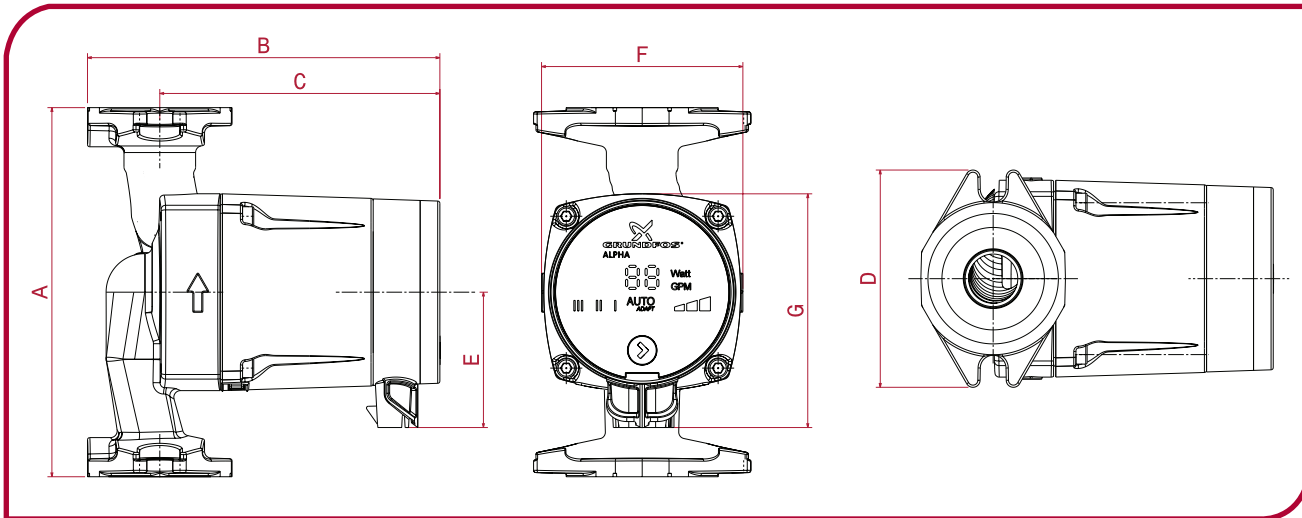

Dimensional Drawing:

A	B	C	D	E	F	G
6-1/2	6-3/16	4-15/16	3-13/16	2-3/8	3-7/16	4-1/8

L-AL-SL-001 4/09 (US)

U.S.A.
GRUNDFOS Pumps Corporation
17100 West 118th Terrace
Olathe, Kansas 66061
Phone: (913) 227-3400
Telefax: (913) 227-3500

Canada
GRUNDFOS Canada Inc.
2941 Brighton Road
Oakville, Ontario
L6H 6C9
Phone: (905) 829-9533
Telefax: (905) 829-9512

Mexico
Bombas GRUNDFOS de Mexico S.A. de C.V.
Boulevard TLC No. 15
Parque Industrial Stiva Aeropuerto
C.P. 66600 Apodaca, N.L. Mexico
Phone: 011-52-81-8144 4000
Telefax: 011-52-81-8144 4010